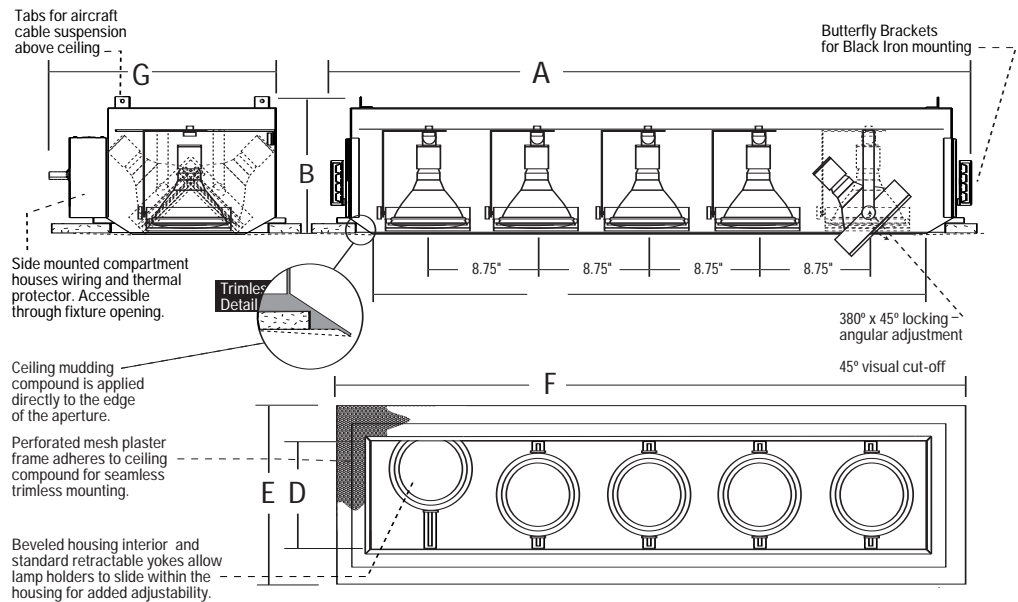

## LAMP ASSEMBLY:

5 - PAR38 lamps mounted in adjustable bezels. Each lamp can accept up to two optical accessories. 380° x 45° locking adjustment. Fixture provides 45° visual cut-off. Lamp holders retract for added internal adjustment.

## ELECTRICAL:

Junction box is UL listed for through branch wiring, (access above ceiling not required) for 8 #12, 90°C supply conductors or 60°C for end of run. J-Box and wiring accessible through ceiling opening via access door on housing sidewall.

## COMBOLIGHT® LV Series

FIVE (5) Light Recessed  
Next Generation Trimless  
Multi-Lamp Luminaire  
PAR38 Line Voltage

Dimensions	A Housing Length	B Housing Height	C Aperture Length	D Aperture Width	E Plaster Frame Width	F Plaster Frame Length	G Above Ceiling Width	Ceiling Cut-Out
	50.20"	9.02"	44.43"	8.90"	14.65"	50.18"	16.85"	47.52" x 12.10"