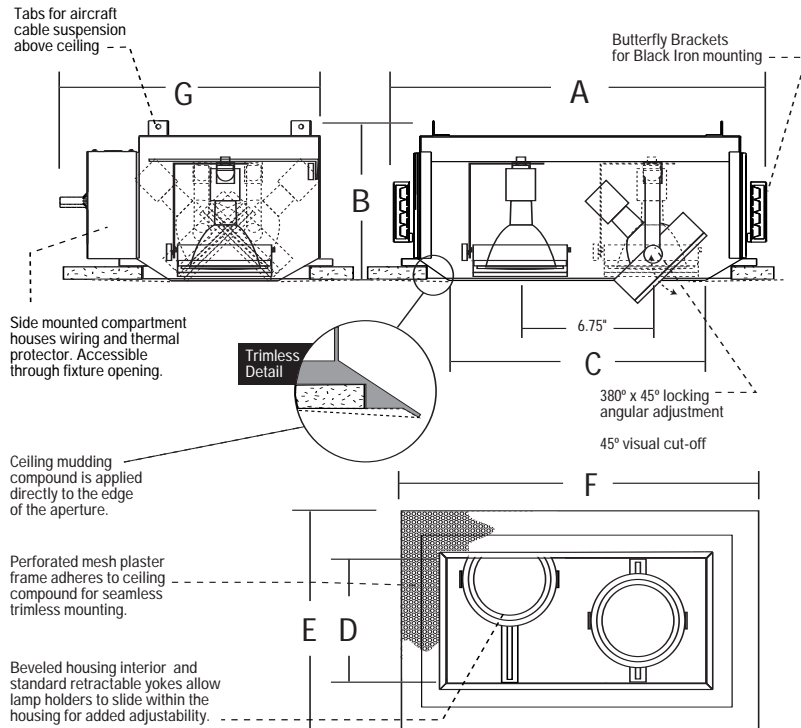

LAMP ASSEMBLY:

2 - PAR30 lamps mounted in adjustable bezels. Each lamp can accept up to two optical accessories. 380° x 45° locking adjustment. Fixture provides 45° visual cut-off. Lamp holders retract for added internal adjustment.

SYSTEM PROTECTION:

Thermal protection provided to guard against overheating, and misuse of insulation over and around fixture. Vent holes in housing provide cooler operation

ELECTRICAL:

Junction box is UL listed for through branch wiring, (access above ceiling not required) for 8 #12, 90°C supply conductors or 60°C for end of run. J-Box and wiring accessible through ceiling opening via access door on housing sidewall.

ALL RSA COMBOLIGHT PRODUCTS ARE MADE IN THE U.S.A.

Catalog #

Type

Project

COMBOLIGHT® LV Series

TWO (2) Light Recessed
Next Generation Trimless
Multi-Lamp Luminaire
PAR30 Line Voltage

Dimensions	A Housing Length	B Housing Height	C Aperture Length	D Aperture Width	E Plaster Frame Width	F Plaster Frame Length	G Above Ceiling Width	Ceiling Cut-Out
	20.77"	8.40"	15.00"	7.00"	12.75"	20.75"	14.95"	18.25" x 10.25"

Other Address
CC - Two Circuit
CP - Chicago Plenum

ORDERING EXAMPLE: **LV3000IS** **WH**

= Two Light Trimless Recessed PAR30 - White Interior

Optional Accessories - Details on Other Side

Baffle	Snoots	Louvers	Lenses