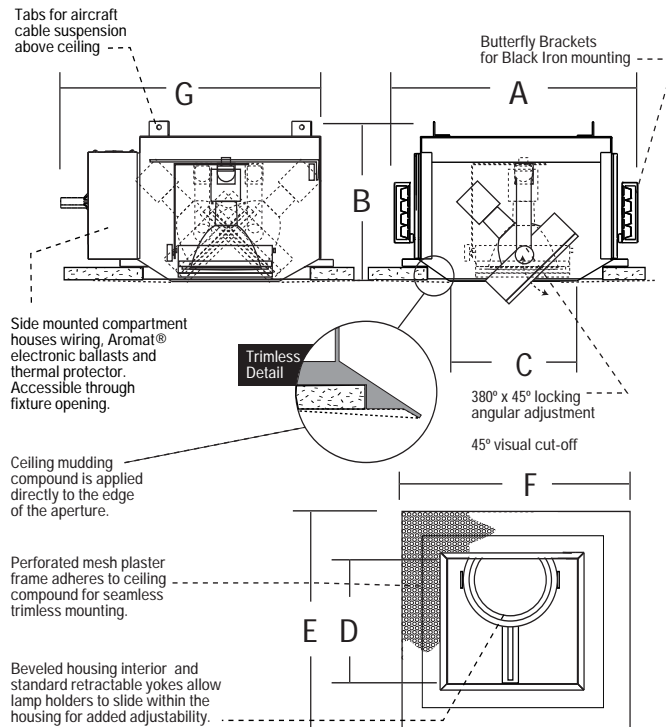

LAMP ASSEMBLY:

1 - PAR30MH lamp mounted in adjustable bezel. Each lamp can accept up to two optical accessories. 380° x 45° locking adjustment. Fixture provides 45° visual cut-off. Lamp holders retract for added internal adjustment.

SYSTEM PROTECTION:

Thermal protection provided to guard against overheating, and misuse of insulation over and around fixture. Vent holes in housing provide cooler operation

ELECTRICAL:

Integral Aromat® electronic metal halide ballasts. Junction box is UL listed for through branch wiring, (access above ceiling not required) for 8 #12, 90°C supply conductors or 60°C for end of run. Ballasts and electrical accessible through ceiling opening via access door on housing sidewall.

ALL RSA COMBOLIGHT PRODUCTS ARE MADE IN THE U.S.A.

Catalog #

Type

Project

COMBOLIGHT® LV Series

ONE (1) Light Recessed
Next generation Trimless
Single-Lamp Luminaire
PAR30 Metal Halide

Dimensions	A Housing Length	B Housing Height	C Aperture Length	D Aperture Width	E Plaster Frame Width	F Plaster Frame Length	G Above Ceiling Width	Ceiling Cut-Out
	12.77"	8.40"	7.00"	7.00"	12.75"	12.75"	14.95"	10.25" x 10.25"

Includes Aromat® Electronic Metal Halide Ballasts

Other Adders
CC - Two Circuit
CP - Chicago Plenum

ORDERING EXAMPLE: LV310MH WH 70 120

= One Light Trimless Recessed PAR30MH - White Interior - 70 watt lamps - 120 Volt