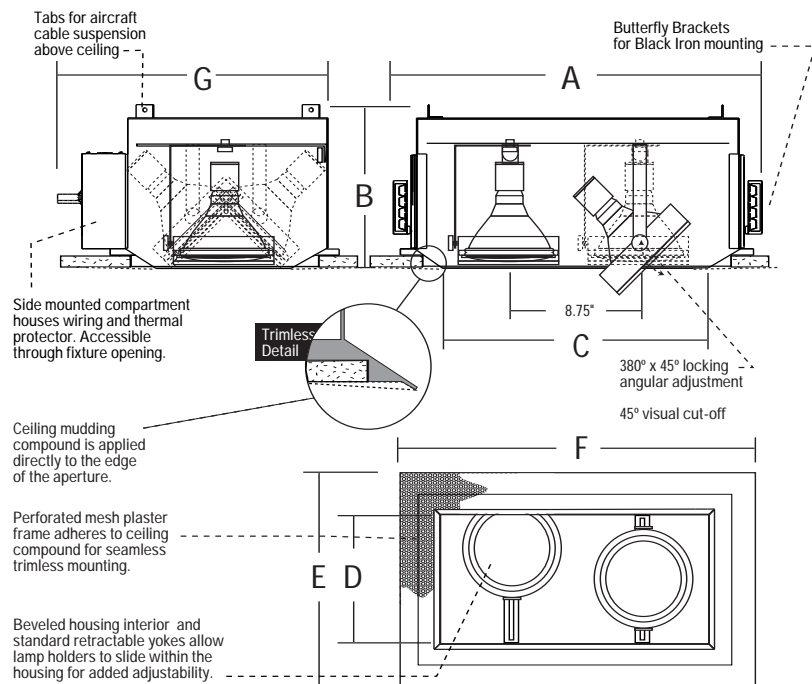

## LAMP ASSEMBLY:

2 - PAR38 lamps mounted in adjustable bezels. Each lamp can accept up to two optical accessories. 380° x 45° locking adjustment. Fixture provides 45° visual cut-off. Lamp holders retract for added internal adjustment.

## ELECTRICAL:

Junction box is UL listed for through branch wiring, (access above ceiling not required) for 8 #12, 90°C supply conductors or 60°C for end of run. J-Box and wiring accessible through ceiling opening via access door on housing sidewall.

## COMBOLIGHT® LV Series

TWO (2) Light Recessed  
Next Generation Trimless  
Multi-Lamp Luminaire  
PAR38 Line Voltage

Dimensions	A Housing Length	B Housing Height	C Aperture Length	D Aperture Width	E Plaster Frame Width	F Plaster Frame Length	G Above Ceiling Width	Ceiling Cut-Out
	23.50"	9.02"	17.73"	8.90"	14.65"	23.48"	16.85"	20.82" x 12.10"

Other Address  
CC - Two Circuit  
CP - Chicago Plenum

ORDERING EXAMPLE: **LV3800IS** **WH**

= Two Light Trimless Recessed PAR38 - White Interior

Optional Accessories - Details on Other Side			
Baffle	Snoots	Louvers	Lenses