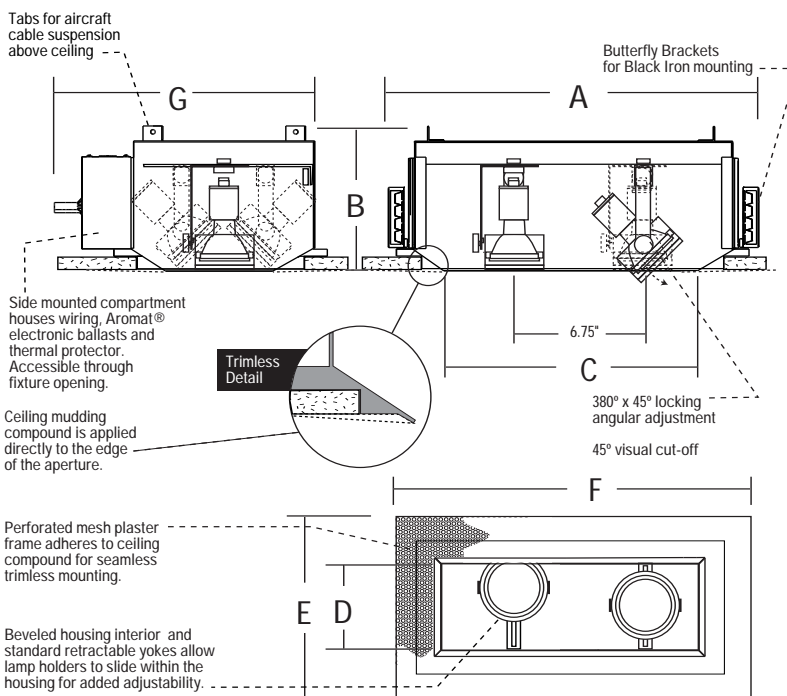

LAMP ASSEMBLY:

2 - PAR20MH lamps mounted in adjustable bezels. Each lamp can accept up to two optical accessories. 380° x 45° locking adjustment. Fixture provides 45° visual cut-off. Lamp holders retract for added internal adjustment.

SYSTEM PROTECTION:

Thermal protection provided to guard against overheating, and misuse of insulation over and around fixture. Vent holes in housing provide cooler operation

ELECTRICAL:

Integral Aromat® electronic metal halide ballasts. Junction box is UL listed for through branch wiring, (access above ceiling not required) for 8 #12, 90°C supply conductors or 60°C for end of run. Ballasts and electrical accessible through ceiling opening via access door on housing sidewall.

ALL RSA COMBOLIGHT PRODUCTS ARE MADE IN THE U.S.A.

Catalog #

Type

Project

COMBOLIGHT® LV Series

TWO (2) Light Recessed
Next Generation Trimless
Multi-Lamp Luminaire
PAR20 Metal Halide

Dimensions	A Housing Length	B Housing Height	C Aperture Length	D Aperture Width	E Plaster Frame Width	F Plaster Frame Length	G Above Ceiling Width	Ceiling Cut-Out
	19.75"	7.09"	14.00"	5.30"	11.05"	19.75"	13.25"	17.20" x 8.50"

Includes Aromat® Electronic Metal Halide Ballasts

Other Address
CC - Two Circuit
CP - Chicago Plenum

ORDERING EXAMPLE: **LV220MH** **WH** **39** **120**

= Two Light Trimless Recessed PAR20MH - White Interior - 39 watt lamps - 120 Volt