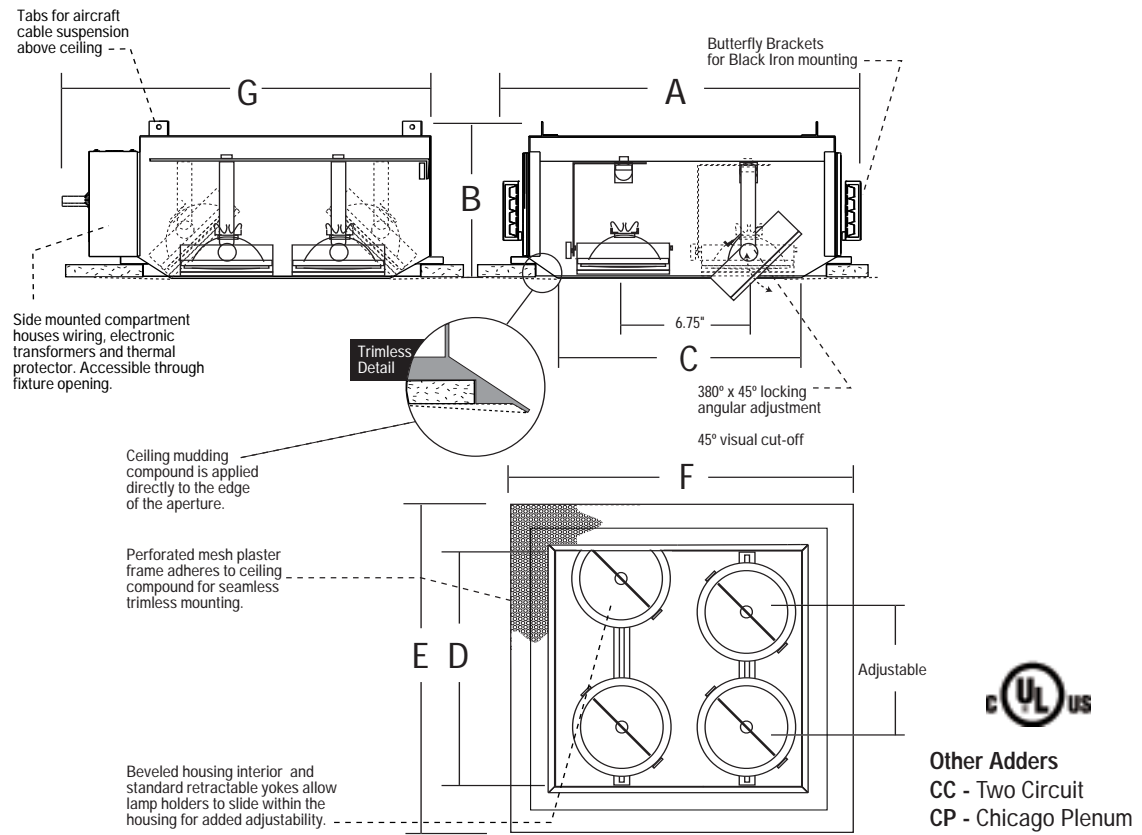

CONSTRUCTION:

All aluminum construction. Perforated mesh plaster frame adheres to ceiling compound for seamless trimless mounting. Beveled fixture opening provides easy mudding compound application. Can accommodate 0.50" or 0.625" drywall. Includes butterfly brackets for black iron commercial mounting.

LAMP ASSEMBLY:

4 - AR111 lamps mounted in adjustable bezels in a 2 x 2 square configuration. Each lamp can accept up to two optical accessories. 380° x 45° locking adjustment. Fixture provides 45° visual cut-off. Lamp holders retract for added internal adjustment.

SYSTEM PROTECTION:

Thermal protection provided to guard against overheating, and misuse of insulation over and around fixture. Vent holes in housing provide cooler operation.

ELECTRICAL:

Integral electronic transformer. Secondary lead is 11.5V. Primary lead is 120V. Dimmable. Junction box is UL listed for through branch wiring, (access above ceiling not required) for 8 #12, 90°C supply conductors or 60°C for end of run. Fused and short circuit protection. Transformers and electrical accessible through ceiling opening via access door on housing sidewall.

Catalog #

Type

Project

COMBOLIGHT® LV Series

FOUR (4) Light Square Recessed
Next Generation Trimless
Multi-Lamp Luminaire
Low Voltage AR111

Dimensions	A Housing Length	B Housing Height	C Aperture Length	D Aperture Width	E Plaster Frame Width	F Plaster Frame Length	G Above Ceiling Width	Ceiling Cut-Out
	20.77"	8.40"	15.00"	15.00"	20.75"	20.75"	22.95"	18.25" x 18.25"