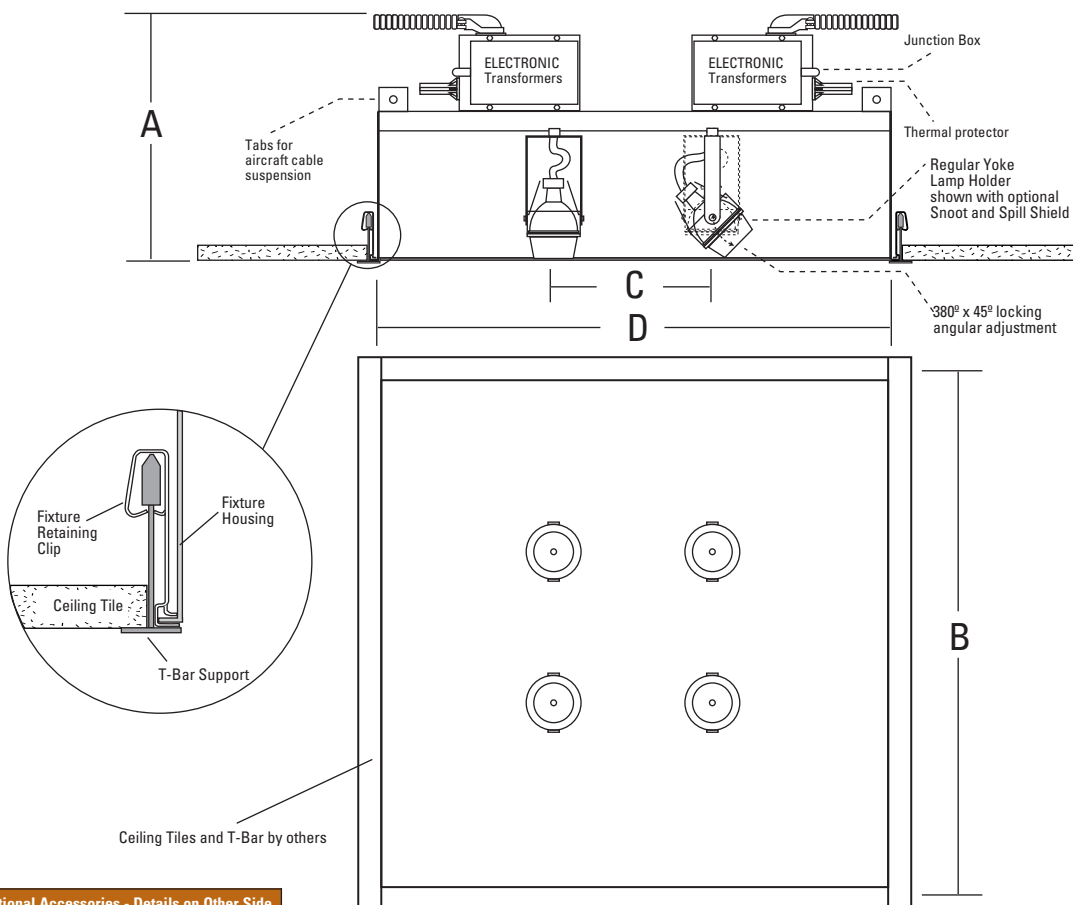

Catalog #

Type

Project

COMBOLIGHT® GR Series
FOUR (4) Light Recessed
Multi-Lamp Luminaire
for Lay-in, T-Bar Grid Style Ceiling
Open Housing Aperture
Low Voltage MR16

DESCRIPTION:

An adjustable MR16 fixture suitable for multiple downlighting applications with one point of electrical entry. For use in lay-in t-bar grid style ceilings. Powder coat finish on housing & lamp assembly.

CONSTRUCTION:

Housing Assembly: 18 gauge CRS. J-Box Assembly: 16 gauge CRS (galvanized). Fixture utilizes specially developed retaining clips for snap-in mounting directly to t-bar supports. Tabs on housing top accommodate above ceiling aircraft cable support for added stability.

LAMP ASSEMBLY:

Four MR16 lamps mounted in adjustable bezels. Each lamp can accept up to two optical accessories. 380° x 45° locking lamp adjustment. Provides 45° visual cut-off.

SYSTEM PROTECTION:

Thermal protection provided to guard against overheating, and misuse of insulation over and around fixture. Vent holes in housing provide cooler operation

ELECTRICAL:

Integral electronic transformers. Fused and short circuit protection. Junction box is UL listed for through branch wiring, (access above ceiling not required) for 8 #12, 90°C supply conductors or 60°C for end of run. Transformers and electrical wiring accessible through ceiling opening.

ALL RSA COMBOLIGHT PRODUCTS ARE MADE IN THE U.S.A.

Optional Accessories - Details on Other Side

Other Adders:
CC - Two Circuit

ORDERING EXAMPLE: **GR416 50 BK YK 120**

= Four Light Recessed Combo for Grid Style Ceiling (Open Housing Aperture) - MR16 50W - Black Interior Finish - Regular Yoke Lamp Holder - 120 Volt

A	B	C	D
Overall Height	Overall Width	Lamp Spacing	Overall Length
10.15"	23.44"	6.59"	23.44"

Cat. # / Description	Lamp Wattage	Interior Finish	Lamp Holder	Voltage
GR416 - 4 Light Recessed Combo for Lay-in Grid Style Ceilings 12V MR16	50 - 50 Watt 12 Volt MR16	BK - Black	YK - Regular Yoke (Standard)	120 - 120 Volt
	75 - 75 Watt 12 Volt MR16	WH - White	RT - Retractable Yoke	277 - 277 Volt
		S - Silver		
		PT - Custom		

SPECIFY - **GR416**

RSA LIGHTING LLC 9660 - 9700 TOPANGA CANYON BLVD. CHATSWORTH CA. 91311
TOLL FREE: 800-356-3030 • 818-349-3030 • FAX: 818-349-3031 • www.rsalighting.com
©2003 RSA Lighting LLC All Rights Reserved • Specifications subject to change without notice.