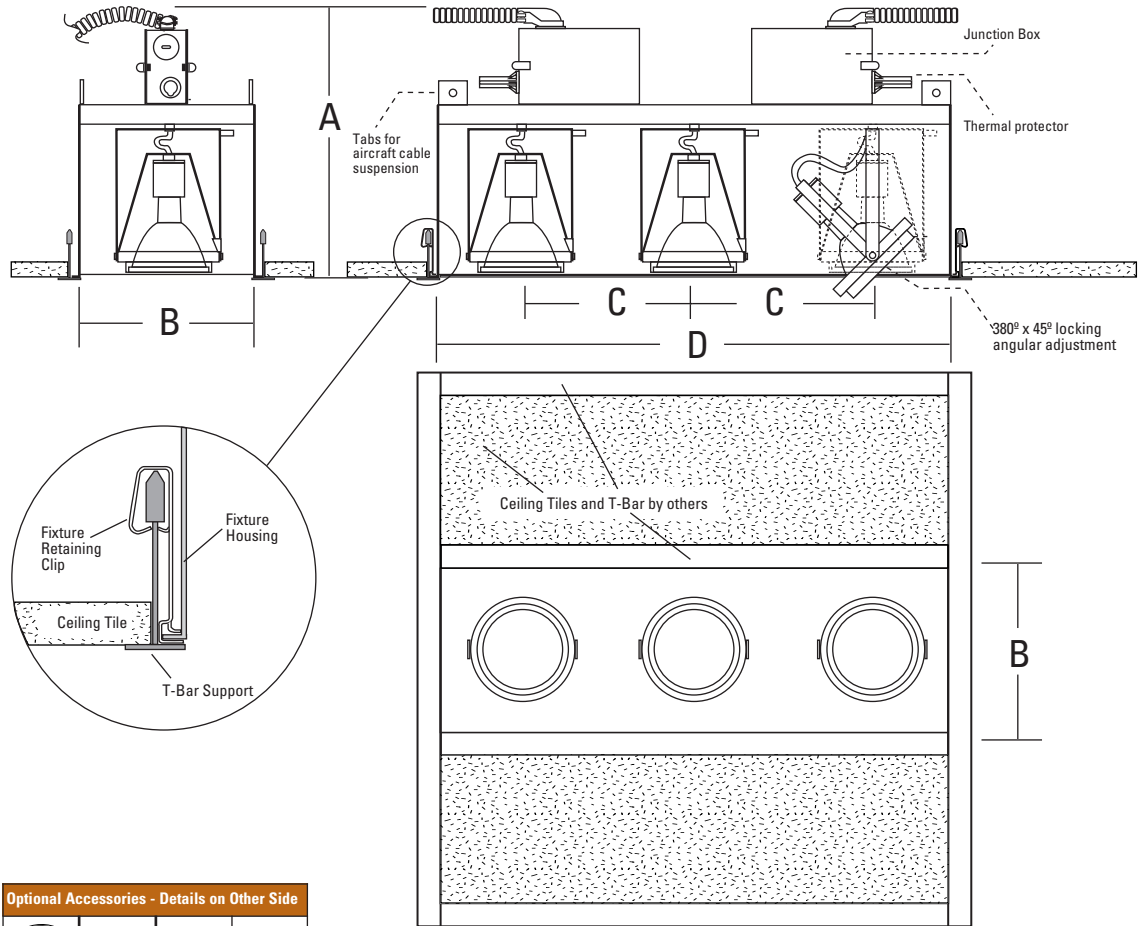

Optional Accessories - Details on Other Side

Other Adders:
CC - Two Circuit

ORDERING EXAMPLE: **GR320 BK YK**

= Three Light Recessed Combo for Grid Style Ceiling (Open Housing Aperture) - 120 V PAR20 - Black Interior Finish - Regular Yoke Lamp Holder

A	B	C	D
Overall Height	Overall Width	Lamp Spacing	Overall Length
11.97"	8.01"	7.21"	23.44"

Cat. # / Description	Interior Finish	Lamp Holder
GR320 - 3 Light Recessed Combo for Lay-in Grid Style Ceilings 120V PAR20	BK - Black	YK - Regular Yoke (Standard)
	WH - White	RT - Retractable Yoke
	S - Silver	
	PT - Custom	

SPECIFY - **GR320**

RSA LIGHTING LLC 9660 - 9700 TOPANGA CANYON BLVD. CHATSWORTH CA. 91311
TOLL FREE: 800-356-3030 • 818-349-3030 • FAX: 818-349-3031 • www.rsalighting.com
©2003 RSA Lighting LLC All Rights Reserved • Specifications subject to change without notice.