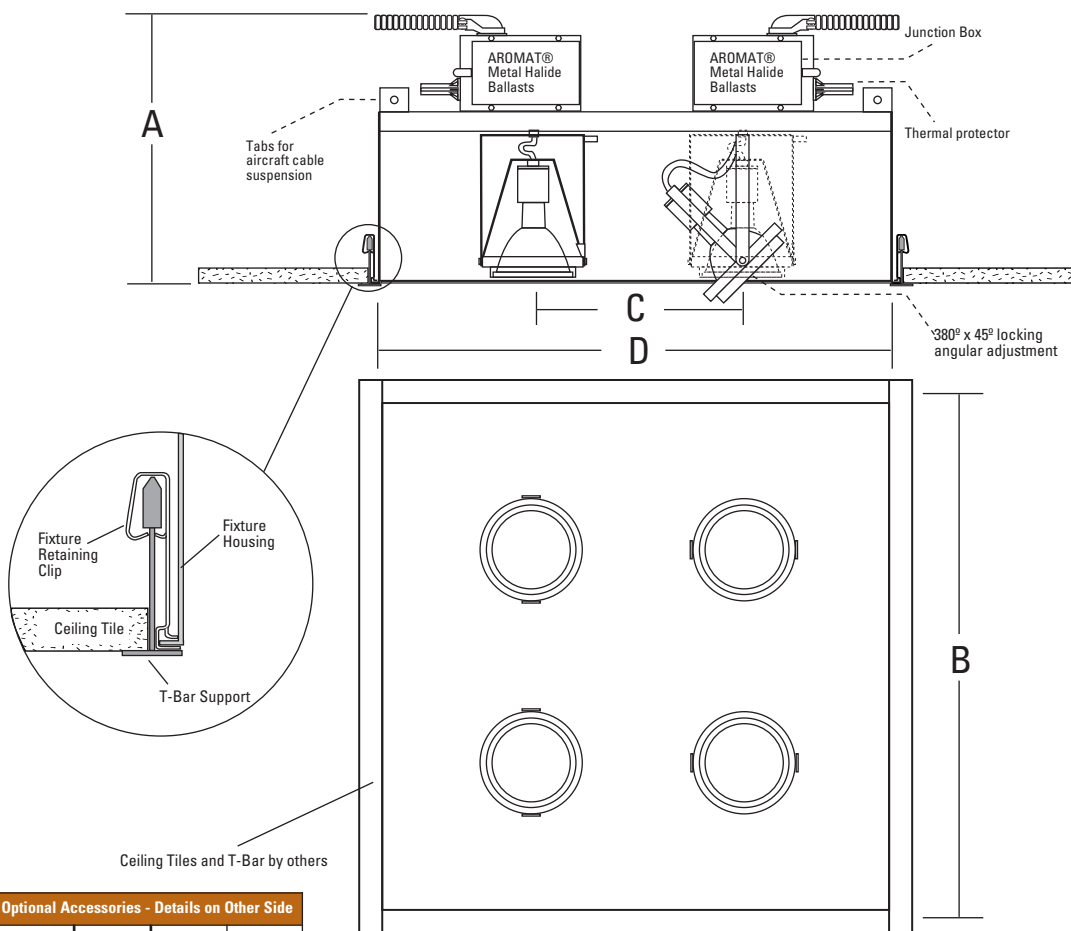

Optional Accessories - Details on Other Side

Other Adders:
CC - Two Circuit

ORDERING EXAMPLE: **GR430MH 39 BK YK 120**

= Four Light Recessed Combo for Grid Style Ceiling (Open Housing Aperture) - 39 Watt PAR30MH - Black Interior Finish - Regular Yoke Lamp Holder - 120 Volts

A	B	C	D
Overall Height	Overall Width	Lamp Spacing	Overall Length
11.97"	23.44"	7.21"	23.44"

Cat. # / Description	Lamp Wattage	Interior Finish	Lamp Holder	Voltage
GR430MH - 4 Light Recessed Combo for Lay-in Grid Style Ceilings PAR30MH	39 - 39 Watt PAR30MH	BK - Black	YK - Regular Yoke (Standard)	120 - 120 Volt
	70 - 70 Watt PAR30MH	WH - White	RT - Retractable Yoke	277 - 277 Volt
		S - Silver		
		PT - Custom		

SPECIFY - **GR430MH**

RSA LIGHTING LLC 9660 - 9700 TOPANGA CANYON BLVD. CHATSWORTH CA. 91311
TOLL FREE: 800-356-3030 • 818-349-3030 • FAX: 818-349-3031 • www.rsalighting.com
©2003 RSA Lighting LLC All Rights Reserved • Specifications subject to change without notice.