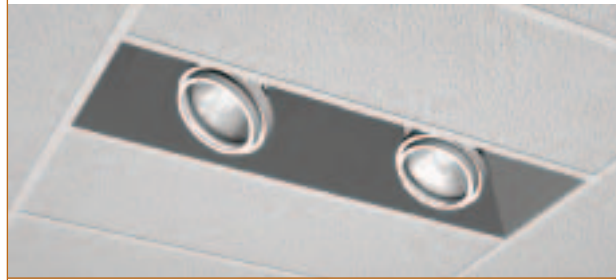

RECESSED GRID CEILING MOUNT w/ OPEN HOUSING PAR30MH

Catalog #

Type

Project

DESCRIPTION:

An adjustable PAR30MH fixture suitable for multiple downlighting applications with one point of electrical entry. For use in lay-in t-bar grid style ceilings. Powder coat finish on housing & lamp assembly.

CONSTRUCTION:

Housing Assembly: 18 gauge CRS. J-Box Assembly: 16 gauge CRS (galvanized). Fixture utilizes specially developed retaining clips for snap-in mounting directly to t-bar supports. Tabs on housing top accommodate above ceiling aircraft cable support for added stability.

LAMP ASSEMBLY:

Two PAR30MH lamps mounted in adjustable bezels. Each lamp can accept up to two optical accessories. 380° x 45° locking lamp adjustment. Provides 45° visual cut-off.

SYSTEM PROTECTION:

Thermal protection provided to guard against overheating, and misuse of insulation over and around fixture. Vent holes in housing provide cooler operation

ELECTRICAL:

Integral Aromat® electronic metal halide ballasts. Junction box is UL listed for through branch wiring, (access above ceiling not required) for 8 #12, 90°C supply conductors or 60°C for end of run. Ballasts and electrical wiring accessible through ceiling opening.

ALL RSA COMBOLIGHT PRODUCTS ARE MADE IN THE U.S.A.

COMBOLIGHT® GR Series

TWO (2) Light Recessed Multi-Lamp Luminaire for Lay-in, T-Bar Grid Style Ceiling Open Housing Aperture Metal Halide PAR30MH