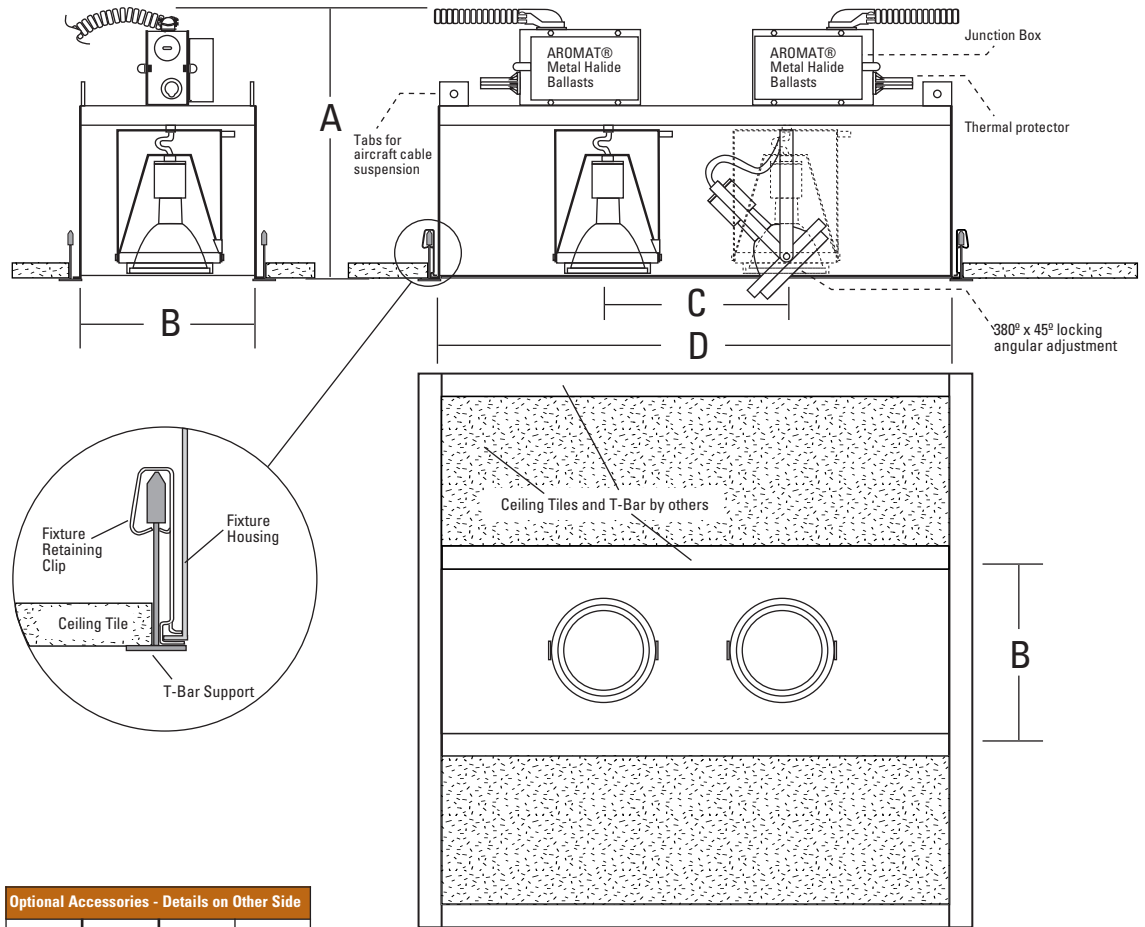

Optional Accessories - Details on Other Side

Other Adders:
CC - Two Circuit

ORDERING EXAMPLE: GR230MH 39 BK YK 120

= Two Light Recessed Combo for Grid Style Ceiling (Open Housing Aperture) - 39 Watt PAR30MH - Black Interior Finish - Regular Yoke Lamp Holder - 120 Volts

A	B	C	D
Overall Height	Overall Width	Lamp Spacing	Overall Length
11.97"	8.01"	7.21"	23.44"

Cat. # / Description	Lamp Wattage	Interior Finish	Lamp Holder	Voltage
GR230MH - 2 Light Recessed Combo for Lay-in Grid Style Ceilings PAR30MH	39 - 39 Watt PAR30MH	BK - Black	YK - Regular Yoke (Standard)	120 - 120 Volt
	70 - 70 Watt PAR30MH	WH - White	RT - Retractable Yoke	277 - 277 Volt
		S - Silver		
		PT - Custom		

SPECIFY - GR230MH

RSA LIGHTING LLC 9660 - 9700 TOPANGA CANYON BLVD. CHATSWORTH CA. 91311
TOLL FREE: 800-356-3030 • 818-349-3030 • FAX: 818-349-3031 • www.rsalighting.com
©2003 RSA Lighting LLC All Rights Reserved • Specifications subject to change without notice.