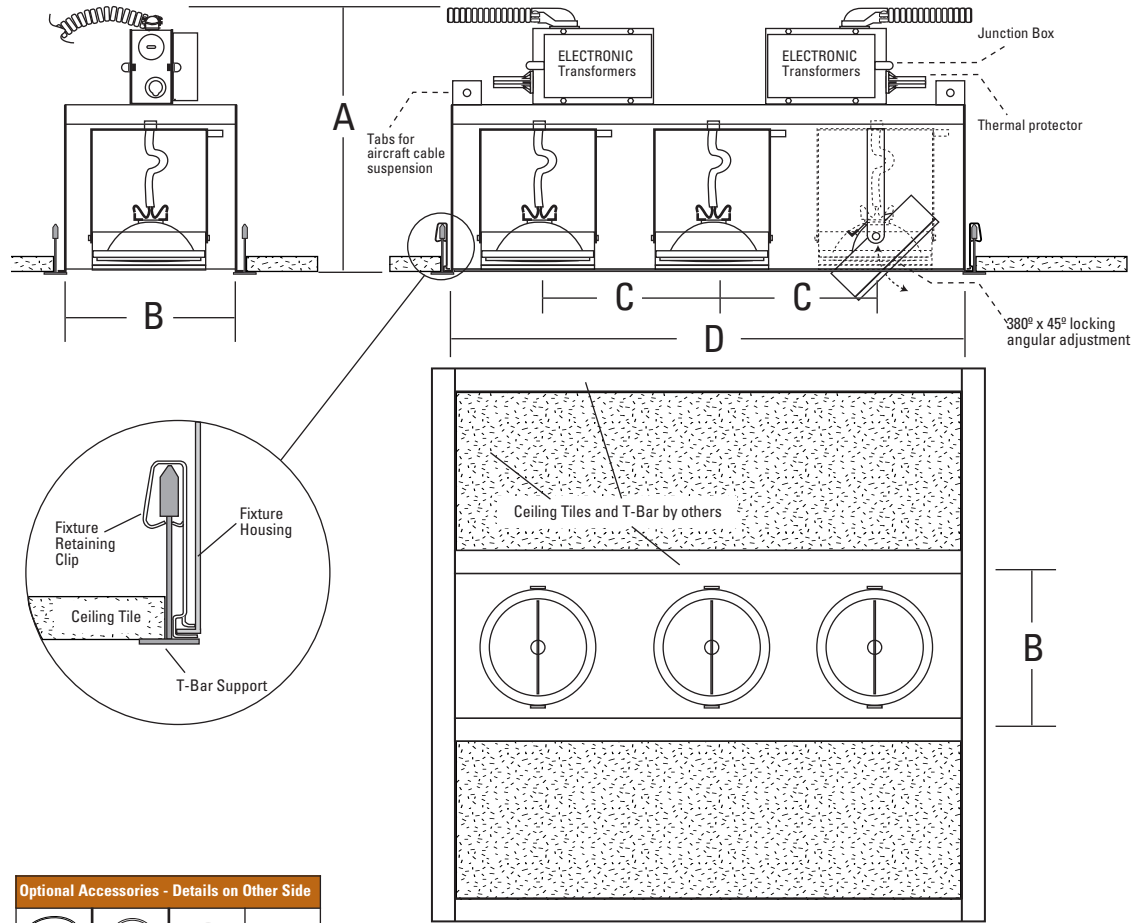

Optional Accessories - Details on Other Side

Other Adders:
CC - Two Circuit

ORDERING EXAMPLE: GR3111 50 BK YK 120

= Three Light Recessed Combo for Grid Style Ceiling (Open Housing Aperture) - AR111 50W - Black Interior Finish - Regular Yoke Lamp Holder - 120 Volt

A	B	C	D
Overall Height	Overall Width	Lamp Spacing	Overall Length
11.97"	8.01"	7.75"	23.44"

Cat. # / Description	Lamp Wattage	Interior Finish	Lamp Holder	Voltage
GR3111 - 3 Light Recessed Combo for Lay-in Grid Style Ceilings 12V AR111	35 - 35 Watt 12 Volt AR111	BK - Black	YK - Regular Yoke (Standard)	120 - 120 Volt
	50 - 50 Watt 12 Volt AR111	WH - White	RT - Retractable Yoke	277 - 277 Volt
	75 - 75 Watt 12 Volt AR111	S - Silver		
	100 - 100 Watt 12 Volt AR111	PT - Custom		

SPECIFY - GR3111

RSA LIGHTING LLC 9660 - 9700 TOPANGA CANYON BLVD. CHATSWORTH CA. 91311
TOLL FREE: 800-356-3030 • 818-349-3030 • FAX: 818-349-3031 • www.rsalighting.com
©2003 RSA Lighting LLC All Rights Reserved • Specifications subject to change without notice.