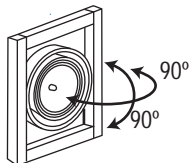

DESCRIPTION:

A vertically suspended, grid style multi-lamp fixture. Can be suspended with cable or .375" diameter pipe stem.

CONSTRUCTION:

All aluminum construction. Grid is made of .75" square aluminum tubing with .062" wall thickness.

Optional Accessories - Details on Other Side

SPECIFY -

Standard lamp back cover for AR111 models hides lamp terminals and connections.

Adjustable double gimbal lamp holder accepts up to two optical accessories