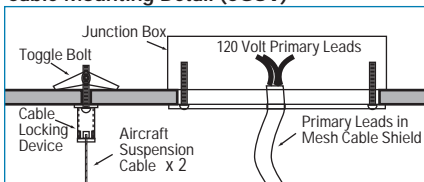

COMBOLIGHT® GALLERIA Series • CGSV - CGCV

SIX (6) Light Vertical Suspended
Grid Configuration "E" • Lamp Groups 1, 2 & 3
Line Voltage or Low Voltage for Remote Transformer

Catalog #

Type

Project

Cable Mounting Detail (CGSV)

Stem Mounting Detail (CGCV)

GRID CONFIGURATION "E"
This sheet is for Grid Configuration "E". To see other grid configurations, consult other ComboLight Galleria Series spec sheets.

IMPORTANT: USING THIS SPEC SHEET
This fixture is dimensioned according to lamp type. Please select lamp from either Lamp Group 1, 2 or 3 - and then refer to the appropriate dimensions of fixture as shown above.

DESCRIPTION:

A vertically suspended, grid style multi-lamp fixture. Can be suspended with cable or .375" diameter pipe stem.

CONSTRUCTION:

All aluminum construction. Grid is made of .75" square aluminum tubing with .062" wall thickness.

LAMP ASSEMBLY:

Six lamps mounted in adjustable double gimbal lamp holders. Dual axis 90° x 90° locking adjustability.

ELECTRICAL:

Low voltage models are wired for use with remote transformers. For integral transformers, see spec sheets for model number CGSVI or CGCVI. For Metal Halide see spec sheets for models CGSVM or CGCVM. Dimmable.