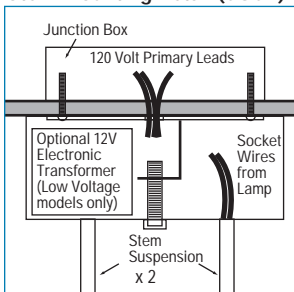

COMBOLIGHT® GALLERIA Series • CGSV - CGCV

SIX (6) Light Vertical Suspended
Grid Configuration "E" • Lamp Groups 1, 2 & 3
Line Voltage or Low Voltage for Remote Transformer

Catalog #

Type

Project

Cable Mounting Detail (CGSV)

Stem Mounting Detail (CGCV)

GRID CONFIGURATION "E"
This sheet is for Grid Configuration "E". To see other grid configurations, consult other ComboLight Galleria Series spec sheets.

IMPORTANT: USING THIS SPEC SHEET
This fixture is dimensioned according to lamp type. Please select lamp from either Lamp Group 1, 2 or 3 - and then refer to the appropriate dimensions of fixture as shown above.

DESCRIPTION:

A vertically suspended, grid style multi-lamp fixture. Can be suspended with cable or .375" diameter pipe stem.

CONSTRUCTION:

All aluminum construction. Grid is made of .75" square aluminum tubing with .062" wall thickness.

LAMP ASSEMBLY:

Six lamps mounted in adjustable double gimbal lamp holders. Dual axis 90° x 90° locking adjustability.

ELECTRICAL:

Low voltage models are wired for use with remote transformers. For integral transformers, see spec sheets for model number CGSVI or CGCVI. For Metal Halide see spec sheets for models CGSVM or CGCVM. Dimmable.