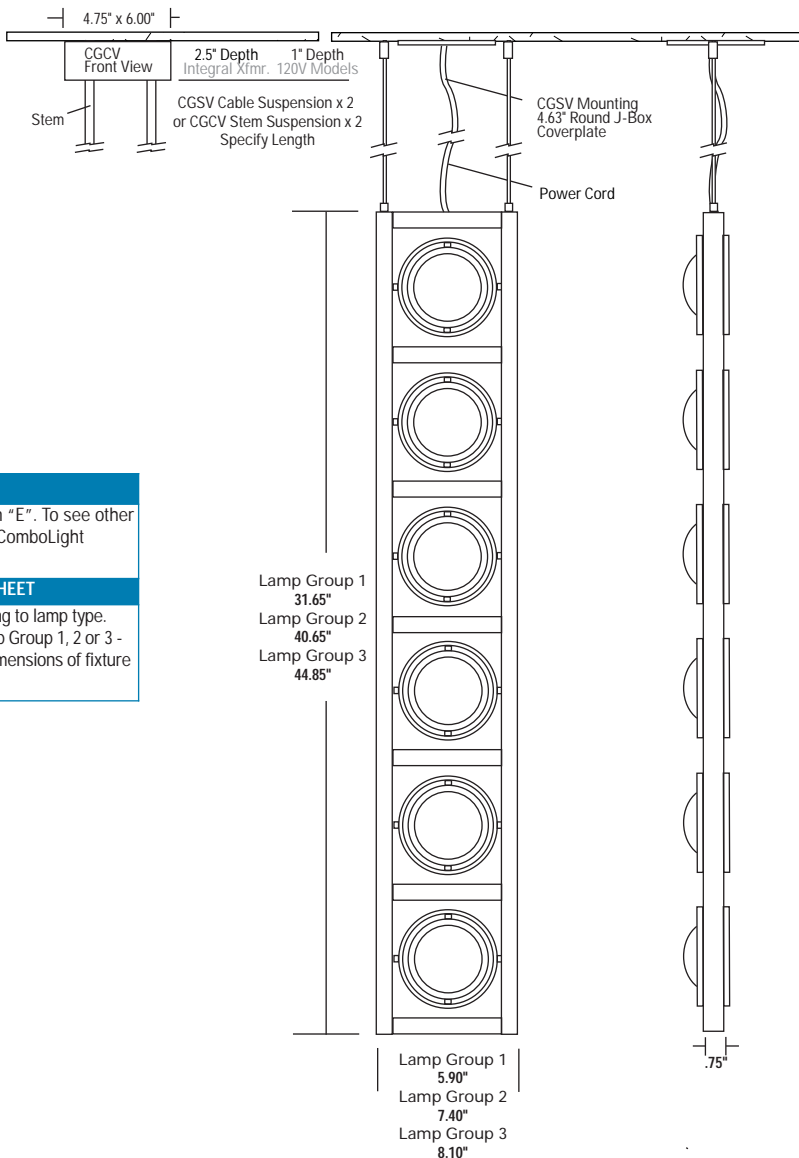

Cat. # / Description	Lamp Type	Grid Configuration	Finish		
CGSV - Vertical Cable Suspension	Lamp Group 1 11 - MR16 12V 50W 12 - MR16 12V 75W 13 - AR70 12V 20W 14 - AR70 12V 50W 15 - PAR16 120V 16 - PAR20 120V	E - Six Light	BK - Black		
CGCV - Vertical Stem Suspension			Lamp Group 2 21 - PAR30 120V 22 - PAR36 12V 50W 23 - AR111 12V 35W 24 - AR111 12V 50W 25 - AR111 12V 75W 26 - AR111 12V 100W	WH - White	
				S - Silver	
				PC - Polished Chrome	
				PT - Custom	
				Lamp Group 3 31 - PAR38 120V	
		E