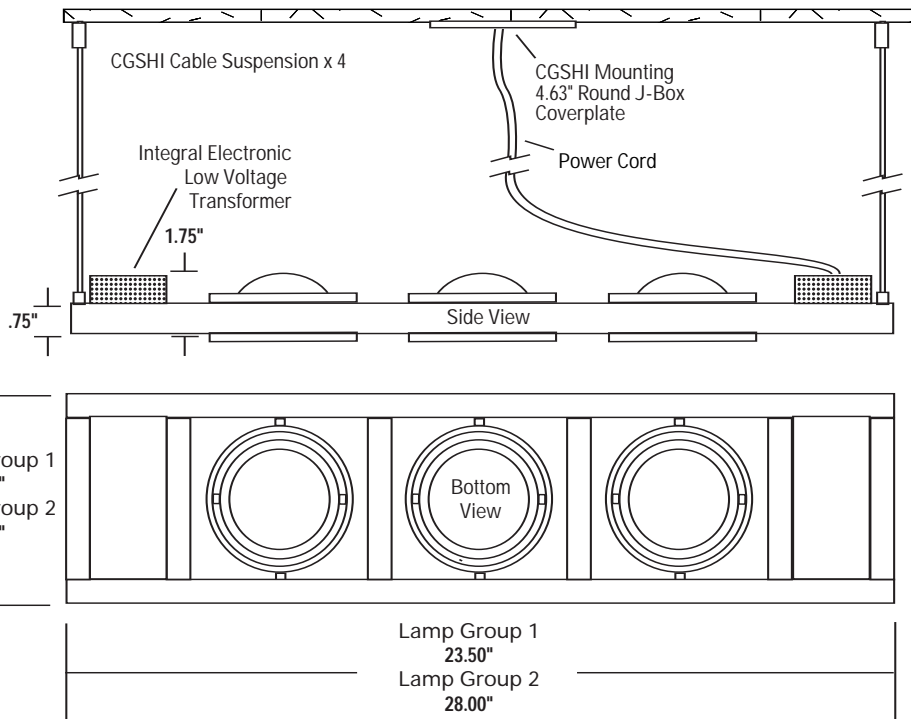

A horizontally suspended, grid style multi-lamp fixture. Fixture is suspended from the ceiling with 1/16" steel cable.

CONSTRUCTION:

All aluminum construction. Grid is made of .75" square aluminum tubing with .062" wall thickness. Perforated metal transformer enclosure for cooler operation.

ALL RSA COMBOLIGHT PRODUCTS ARE MADE IN THE U.S.A.

Label: UL, CSA and New York Calendar

This sheet represents a standard configuration. Custom configurations are available with Galleria fixtures. Consult RSA for details.

Standard lamp back cover for AR111 models hides lamp terminals and connections.

Adjustable double gimbal lamp holder accepts up to two optical accessories

GRID CONFIGURATION "B"

This sheet is for Grid Configuration "B". To see other grid configurations, consult other Combolight Galleria Series spec sheets.

IMPORTANT: USING THIS SPEC SHEET

This fixture is dimensioned according to lamp type. Please select lamp from either Lamp Group 1 or 2 - and then refer to the appropriate dimensions of fixture as shown above.