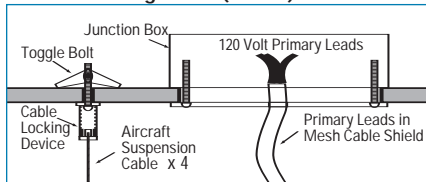

COMBOLIGHT® GALLERIA Series • CGSHI

THREE (3) Light Horizontal Suspended
Grid Configuration "B" • Lamp Groups 1 & 2
Low Voltage w/ Integral Transformer

Catalog #

Type

Project

Cable Mounting Detail (CGSHI)

DESCRIPTION:

A horizontally suspended, grid style multi-lamp fixture. Fixture is suspended from the ceiling with 1/16" steel cable.

CONSTRUCTION:

All aluminum construction. Grid is made of .75" square aluminum tubing with .062" wall thickness. Perforated metal transformer enclosure for cooler operation.

LAMP ASSEMBLY:

Three lamps mounted in adjustable double gimbal lamp holders. Dual axis 90° x 90° locking adjustability.

ELECTRICAL:

Configured with integral electronic low voltage transformers. Fused and short circuit protection. For remote transformers, see spec sheets for model number CGSH or CGCH. For Metal Halide see spec sheets for models CGSHM or CGCHM. Dimmable.

ALL RSA COMBOLIGHT PRODUCTS ARE MADE IN THE U.S.A.

Label: UL, CSA and New York Calendar

This sheet represents a standard configuration. Custom configurations are available with Galleria fixtures. Consult RSA for details.