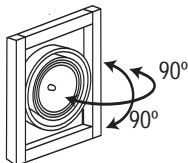

Standard lamp back cover for AR111 models hides lamp terminals and connections.

Adjustable double gimbal lamp holder accepts up to two optical accessories