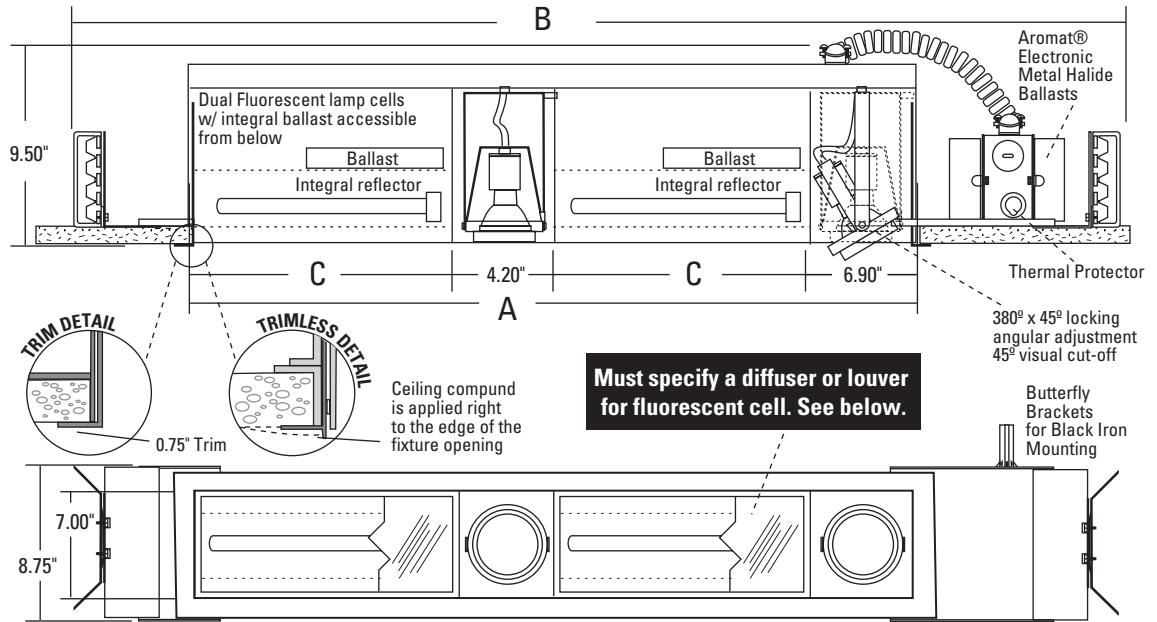

TWO (2) Metal Halide lamp cells - TWO (2) Fluorescent lamp cells
New Construction Recessed Housing - Trim or Trimless

Catalog # _____

Type _____

Project _____

DESCRIPTION:

An adjustable recessed fixture suitable for multiple downlighting applications with one point of electrical entry. Mixes the use of metal halide lamps with fluorescent lamps. Powder coat finish on housing & lamp assembly.

CONSTRUCTION:

Housing, Plaster Frame & Trim Assembly: 18 gauge CRS. J-Box Assembly: 16 gauge CRS (galvanized). Fixture is offered with a .75" ceiling trim or as a trimless fixture. Can accommodate 0.50" to 1.00" ceiling thickness.

LAMP ASSEMBLY:

Two Metal Halide lamp cells with two fluorescent lamp cells. Can accept up to two optical accessories. 380° x 45° locking lamp adjustment. Provides 45° visual cut-off.

SYSTEM PROTECTION:

Thermal protection provided to guard against overheating, and misuse of insulation over and around fixture. Vent holes in housing provide cooler operation

ELECTRICAL:

Fixture is two circuit.
Circuit 1: Integral Aromat® electronic metal halide ballasts for metal halide lamps.

Circuit 2: Integral electronic ballasts for fluorescent lamps.
Lutron® dimming ballasts available upon request.

Junction box is UL listed for through branch wiring, for 8 #12, 90°C supply conductors or 60°C for end of run (access above ceiling not required).

Made in the USA.

Custom configurations are available with Combo Classic fixtures. Also available with T8 fluorescent lamps. Consult RSA for details.

Fluorescent >>	BX40	BX50	PLL80	PLT26	PLT32	PLT42	T528	T535	T5HO39	T5HO54	
Lamp Group 2 Metal Halide	A	65.18"	65.18"	65.18"	30.18"	31.18"	33.18"	112.18"	136.18"	88.18"	112.18"
	B	81.98"	81.98"	81.98"	46.98"	47.98"	49.98"	128.98"	152.98"	104.48"	128.98"
	C	25.50"	25.50"	25.50"	8.00"	8.50"	9.50"	49.00"	61.00"	37.00"	49.00"

ORDERING EXAMPLE: CR220M39 D BX40 BK WH 120

= Two PAR20 Metal Halide 39W lamps with Two BIAx® 40W Fluorescent • Black Interior • White Trim • 120 volts

Optional Accessories - See RSA Combo Classic accessory page for details.

Fluorescent Diffusers and Louvers - Please specify

☐ TWD - Textured White Diffuser	☐ CB1 - 2" Parabolic Louver
☐ MPD - Conical Prism Diffuser	☐ CB2 - 1" Parabolic Louver

Item # / Lamp Type	Configuration	Fluorescent Lamp Cell	Interior Finish	Trim Finish	Voltage	
Lamp Group 2 Metal Halide	CR220M39 - PAR20MH 39W	D - Two Metal Halide lamp cells with Two Fluorescent lamp cells	BX40 - 40W BIAx®	BK - Black	BK - Black	120 - 120 Volts
	CR230M39 - PAR30MH 39W		BX50 - 50W BIAx®	WH - White	WH - White	277 - 277 Volts
	CR230M70 - PAR30MH 70W		PLL80 - 80W PL-L	S - Silver	S - Silver	
			PLT26 - 26W PL-T	PT - Custom	PT - Custom	
			PLT32 - 32W PL-T		TR - Trimless	
			PLT42 - 42W PL-T			
			T528 - 28W T5			
			T535 - 35W T5			
			T5HO39 - 39W T5HO			
			T5HO54 - 54W T5HO			

T8 lamps also available

SPECIFY -