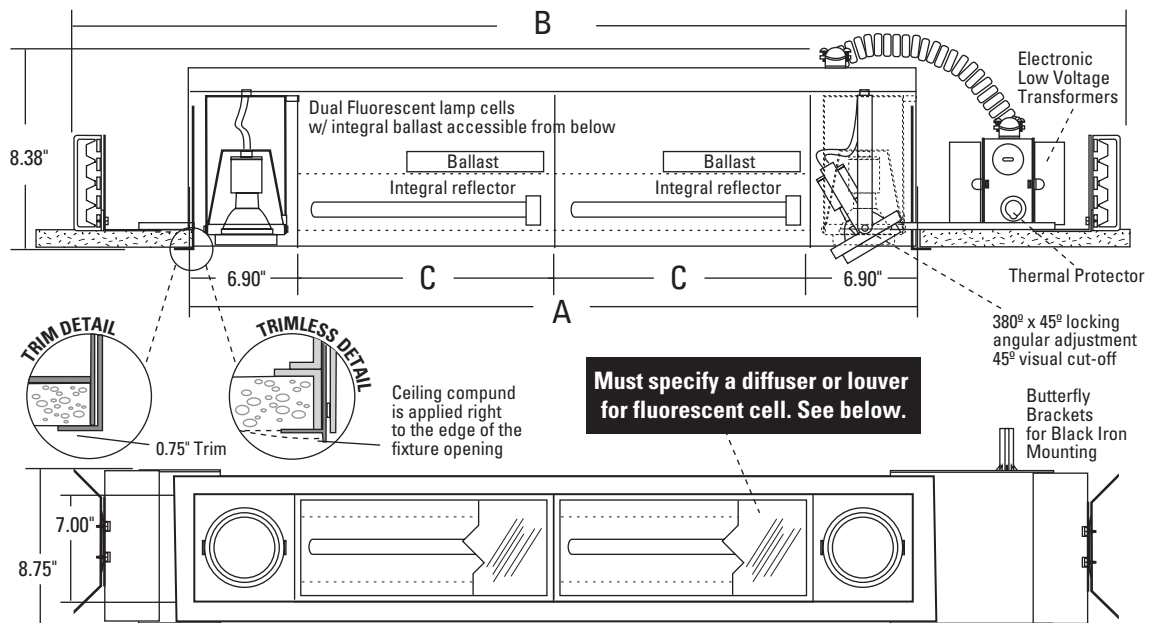

New Construction Recessed Housing - Trim or Trimless

Catalog # _____

Type _____

Project _____

DESCRIPTION:

An adjustable recessed fixture suitable for multiple downlighting applications with one point of electrical entry. Mixes the use of halogen lamps with fluorescent lamps. Powder coat finish on housing & lamp assembly.

CONSTRUCTION:

Housing, Plaster Frame & Trim Assembly: 18 gauge CRS. J-Box Assembly: 16 gauge CRS (galvanized). Fixture is offered with a .75" ceiling trim or as a trimless fixture. Can accommodate 0.50" to 1.00" ceiling thickness.

LAMP ASSEMBLY:

Two low voltage or line voltage halogen lamp cells with two fluorescent lamp cells. Can accept up to two optical accessories. 380° x 45° locking lamp adjustment. Provides 45° visual cut-off.

SYSTEM PROTECTION:

Thermal protection provided to guard against overheating, and misuse of insulation over and around fixture. Vent holes in housing provide cooler operation

ELECTRICAL:

Fixture is two circuit.
Circuit 1: Integral electronic transformer for low voltage lamps. Fused and short circuit protection. Dimmable.

Circuit 2: Integral electronic ballasts for fluorescent lamps.
Lutron® dimming ballasts available upon request.

Junction box is UL listed for through branch wiring, for 8 #12, 90°C supply conductors or 60°C for end of run (access above ceiling not required).

Made in the USA.

Custom configurations are available with Combo Classic fixtures. Also available with T8 fluorescent lamps. Consult RSA for details.

Fluorescent >>	BX40	BX50	PLL80	PLT26	PLT32	PLT42	T528	T535	T5HO39	T5HO54	
Lamp Group 2	A	65.18"	65.18"	65.18"	30.18"	31.18"	33.18"	112.18"	136.18"	88.18"	112.18"
	B	76.98"	76.98"	76.98"	41.98"	42.98"	44.98"	123.98"	147.98"	99.98"	123.98"
	C	25.50"	25.50"	25.50"	8.00"	8.50"	9.50"	49.00"	61.00"	37.00"	49.00"

ORDERING EXAMPLE: CR220 E BX40 BK WH 120

= Two PAR20 120V lamps with Two BIAx® 40W Fluorescent • Black Interior • White Trim • 120 volts

Optional Accessories - See RSA Combo Classic accessory page for details.

Baffle	Snoots	Louvers	Lenses

Fluorescent Diffusers and Louvers - Please specify

☐ TWD - Textured White Diffuser	☐ CB1 - 2" Parabolic Louver
☐ MPD - Conical Prism Diffuser	☐ CB2 - 1" Parabolic Louver

Item # / Lamp Type	Configuration	Fluorescent Lamp Cell	Interior Finish	Trim Finish	Voltage
Lamp Group 2	E - Two Low Voltage or Line Voltage Halogen lamp cells with Two Fluorescent lamp cells	BX40 - 40W BIAx®	BK - Black	BK - Black	120 - 120 Volts
		BX50 - 50W BIAx®	WH - White	WH - White	277 - 277 Volts
		PLL80 - 80W PL-L	S - Silver	S - Silver	277 volt option for low voltage models only
		PLT26 - 26W PL-T	PT - Custom	PT - Custom	
		PLT32 - 32W PL-T		TR - Trimless	
		PLT42 - 42W PL-T			
		T528 - 28W T5			
		T535 - 35W T5			
		T5HO39 - 39W T5HO			
		T5HO54 - 54W T5HO			

T8 lamps also available

SPECIFY -

	E