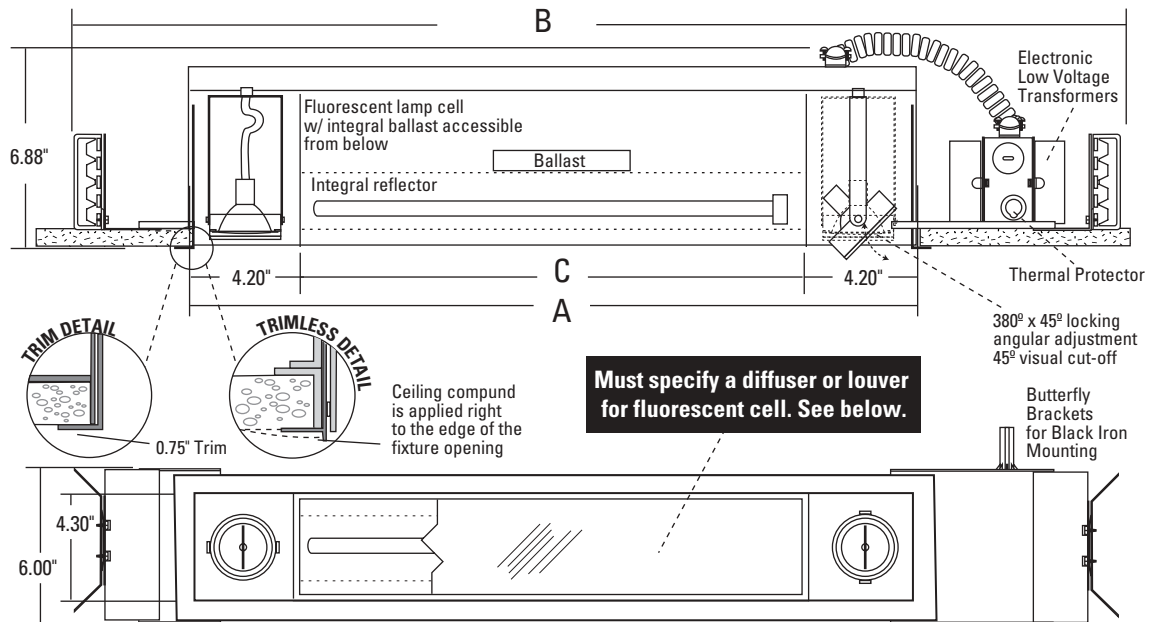

Catalog # _____

Type _____

Project _____

DESCRIPTION:

An adjustable recessed fixture suitable for multiple downlighting applications with one point of electrical entry. Mixes the use of low voltage halogen lamps with fluorescent lamps. Powder coat finish on housing & lamp assembly.

CONSTRUCTION:

Housing, Plaster Frame & Trim Assembly: 18 gauge CRS. J-Box Assembly: 16 gauge CRS (galvanized). Fixture is offered with a .75" ceiling trim or as a trimless fixture. Can accommodate 0.50" to 1.00" ceiling thickness.

LAMP ASSEMBLY:

Four low voltage halogen lamp cells with one fluorescent lamp cell. Can accept up to two optical accessories. 380° x 45° locking lamp adjustment. Provides 45° visual cut-off.

SYSTEM PROTECTION:

Thermal protection provided to guard against overheating, and misuse of insulation over and around fixture. Vent holes in housing provide cooler operation

ELECTRICAL:

Fixture is two circuit.
Circuit 1: Integral electronic transformer for low voltage lamps. Fused and short circuit protection. Dimmable.

Circuit 2: Integral electronic ballasts for fluorescent lamps.
Lutron® dimming ballasts available upon request.

Junction box is UL listed for through branch wiring, for 8 #12, 90°C supply conductors or 60°C for end of run (access above ceiling not required).

Made in the USA.

Custom configurations are available with Combo Classic fixtures. Also available with T8 fluorescent lamps. Consult RSA for details.

Fluorescent >>	BX40	BX50	PLL80	PLT26	PLT32	PLT42	T528	T535	T5HO39	T5HO54	
Lamp Group 1	A	34.19"	34.19"	34.19"	16.69"	17.19"	18.19"	57.69"	69.69"	45.69"	57.69"
	B	45.99"	45.99"	45.99"	24.49"	28.99"	35.29"	69.49"	81.49"	57.49"	69.49"
	C	25.50"	25.50"	25.50"	8.00"	8.50"	9.50"	49.00"	61.00"	37.00"	49.00"

ORDERING EXAMPLE: CR11650 F BX40 BK WH 120

= Two MR16 50W lamps with One BIAx® 40W Fluorescent • Double Wide • Black Interior • White Trim • 120 volts

Optional Accessories - See RSA Combo Classic accessory page for details.

Baffle	Snoots	Louvers	Lenses

Fluorescent Diffusers and Louvers - Please specify

☐ TWD - Textured White Diffuser	☐ CB1 - 2" Parabolic Louver
☐ MPD - Conical Prism Diffuser	☐ CB2 - 1" Parabolic Louver

Item # / Lamp Type	Configuration	Fluorescent Lamp Cell	Interior Finish	Trim Finish	Voltage
Lamp Group 1	F - Two Low Voltage Halogen lamp cells with One Fluorescent lamp cell	BX40 - 40W BIAx®	BK - Black	BK - Black	120 - 120 Volts
		BX50 - 50W BIAx®	WH - White	WH - White	277 - 277 Volts
		PLL80 - 80W PL-L	S - Silver	S - Silver	
		PLT26 - 26W PL-T	PT - Custom	PT - Custom	
		PLT32 - 32W PL-T		TR - Trimless	
		PLT42 - 42W PL-T			
		T528 - 28W T5			
		T535 - 35W T5			
		T5HO39 - 39W T5HO			
		T5HO54 - 54W T5HO			

T8 lamps also available

SPECIFY -