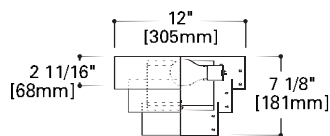

DESCRIPTION

The Cascade I fixture in either White or Brass combines geometric precision with free flowing luminous cascades. This sconce is especially well suited for providing strongly directed accent and indirect lighting. UL Listed for damp location. Compact fluorescent 120V AC input only.

Finishes: B, P

Catalog #	Type
Project	
Comments	
Prepared by	Date

DIMENSIONS / CANDLEPOWER DISTRIBUTION

H2573

H2574

SIDE VIEW

ORDERING INFORMATION

SAMPLE NUMBER: H2573 P