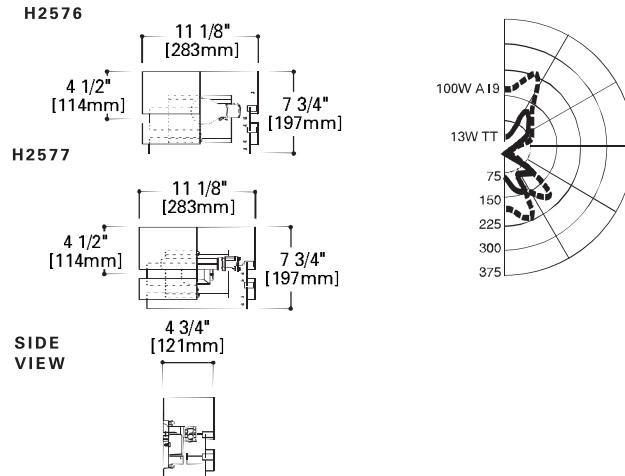

DESCRIPTION

A delicate balance of light and shade. Available in either all White finish or with a White body and Brass accent. UL Listed for damp location. Compact fluorescent 120V AC input only.

Finishes: P, B

DIMENSIONS / CANDLEPOWER DISTRIBUTION

ORDERING INFORMATION

SAMPLE NUMBER: H2576 P

Sconces

Finish

H2576=Incandescent
60W A19, 75W A19, 100W A19
H2577=Compact Fluorescent
13W TT (Halo Z63)

P= White
B=White body withSatin Brass accent

**CASCADE II
H2576
H2577**

**INCANDESCENT/
COMPACT
FLUORESCENT**

Note: Specifications and Dimensions subject to change without notice.

Visit our web site at www.cooperlighting.com