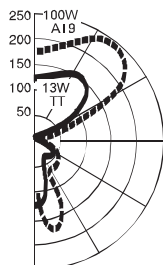

DESCRIPTION

The Cascade I fixture in either White or Brass combines geometric precision with free flowing luminous cascades. This sconce is especially well suited for providing strongly directed accent and indirect lighting. UL Listed for damp location. Compact fluorescent 120V AC input only.

Finishes: B, P

Catalog #	Type
Project	
Comments	
Prepared by	Date

DIMENSIONS / CANDLEPOWER DISTRIBUTION

H2573

H2574

SIDE VIEW

ORDERING INFORMATION

SAMPLE NUMBER: H2573 P