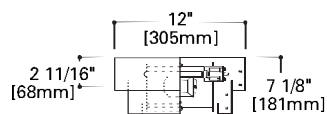

Finishes: B, P

Catalog #	Type
Project	
Comments	
Prepared by	Date

DIMENSIONS / CANDLEPOWER DISTRIBUTION

H2573

H2574

SIDE VIEW

ORDERING INFORMATION

SAMPLE NUMBER: H2573 P