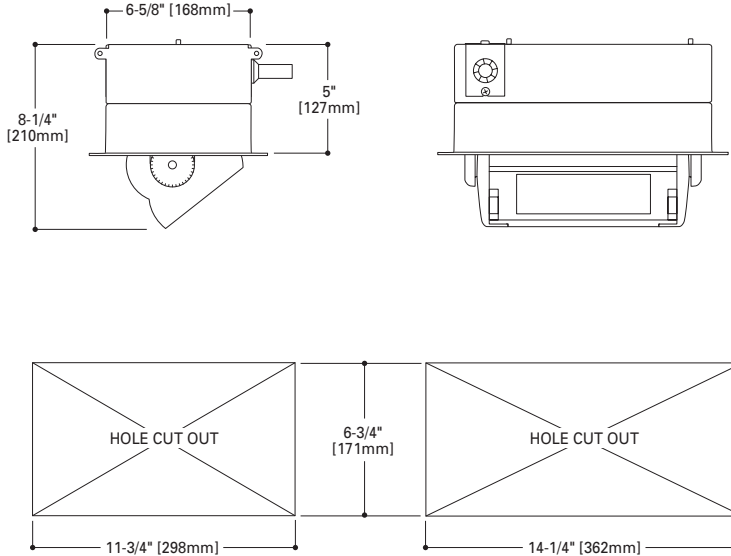

Integral

c-Scroll

SMALL

LAMP CHART

| SOURCE | WATTAGE | LENGTH |
|--------------|---------|---------|
| Tungsten | 100 | 11-3/4" |
| | 150 | 14-1/4" |
| | 250 | 14-1/4" |
| Metal Halide | 39 | 11-3/4" |
| | 70 | 14-1/4" |
| | 150 | 14-1/4" |
| Fluorescent | 26 | 14-1/4" |

- Extruded aluminum housing
- Die-cast aluminum end caps
- Integrated visor option - solid, perf or opal window
- Die-formed 94% reflective dual-finish anodized aluminum reflector
- Gasketed hinging doorframe - indoor toolless entry
- PointGrab™ adjustment
- Non-IC rated