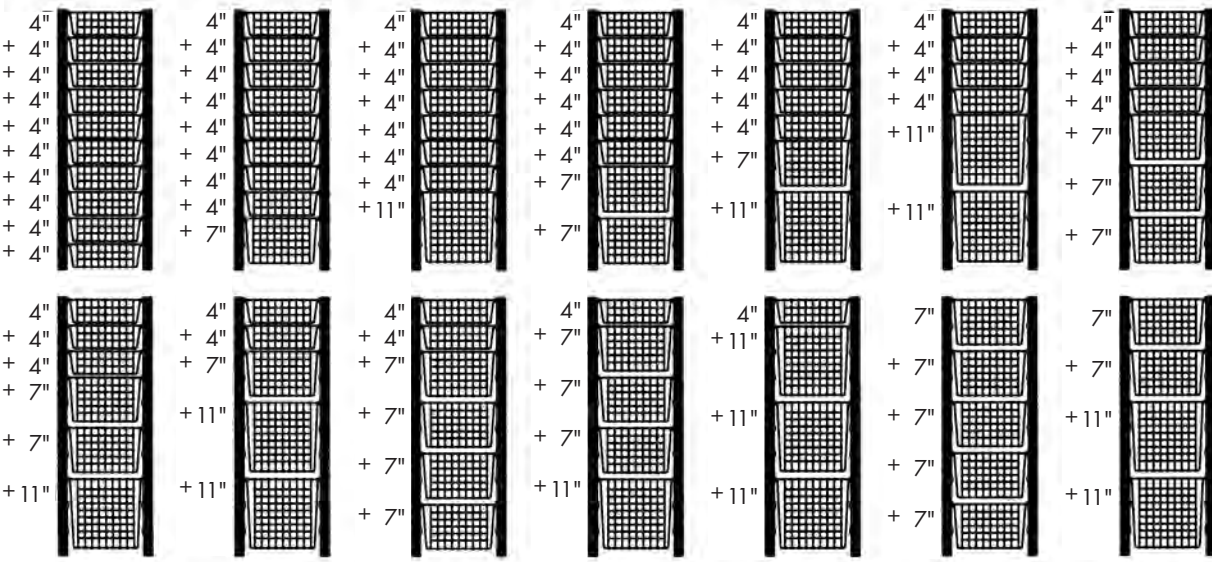

Drawer combinations

30" High Drawer Frame Set

40" High Drawer Frame Set

STEP 1 Choose height of frame

30" High Drawer Frame Set 40" High Drawer Frame Set

STEP 2 Choose storage drawers of same width

30" High Drawer Frame Set 40" High Drawer Frame Set