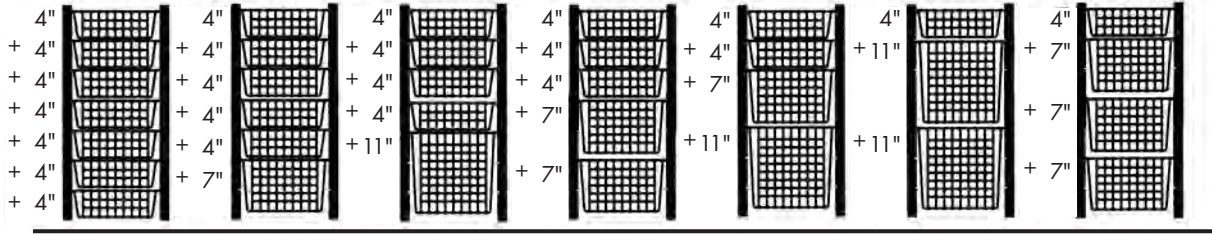

Drawer combinations

30" High Drawer Frame Set

40" High Drawer Frame Set

STEP 1 Choose height of frame

30" High Drawer Frame Set 40" High Drawer Frame Set

STEP 2 Choose storage drawers of same width

30" High Drawer Frame Set 40" High Drawer Frame Set

Drawer Kits are also available

FREE REPLACEMENT POLICY If a ClosetMaid® product does not give user complete satisfaction when installed in accordance with manufacturer's instructions, it will be exchanged free of charge. Only the unsatisfactory part in a multi-piece product will be exchanged.