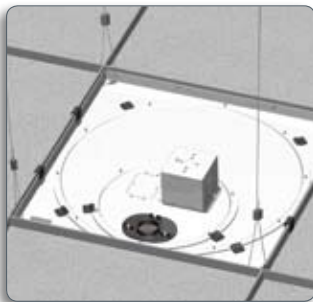

#### CMS445P

Suspended Ceiling Replacement Kit with Power Outlet Conditioner

- Replaces the need for an outlet
- Provides AC cleaning without loss of power
- Not visible below the ceiling
- Designed to replace a 2' x 2' ceiling tile or sit above a suspended ceiling