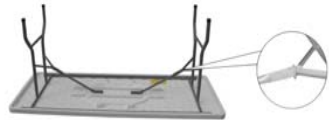

CECILWARE - MT-72

6FT Folding Table

Cecilware Corporation
43-05 20th Avenue
Long Island City, NY 11105
Tel: 800-935-2211
Fax: 718-932-7860
www.cecilwarephotos.com

Cecilware Corporation
43-05 20th Avenue
Long Island City, NY 11105
Tel: 800-935-2211
Fax: 718-932-7860
www.cecilwarephotos.com

MT-72 6FT Rectangle Table

Unfolding Instructions for Use

1. Place the folded table upside down on level ground.
2. Unfold all the legs of the table.
3. Turn over the table.
4. Shift the 2 elliptical fasteners (one fastener on each leg) onto the Y-type support frame so that the legs can be fixed and ensure safety during use.