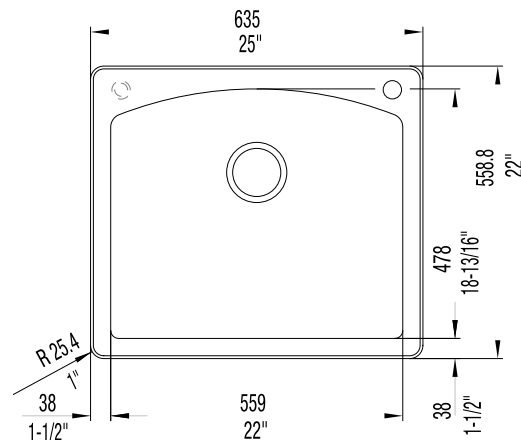

PRODUCT SPECIFICATION

Drop-In/Undermount sink to be single bowl design, 25" in length and 22" in front-to-back depth. Sink to be made from Silgranit® hard composite material. Sink to feature rear drain placement and straight bowl sides with 5/8" cutout corner radius. Sink to be Blanco (Check one)

- Model 511-610 Model 511-611
- Model 511-612 Model 511-613
- Model 511-618

with bowl depth of 10". Additional knockout hole locations: _____.

- Biscuit 511-610
- White 511-611
- Anthracite 511-612
- Metallic Gray 511-613
- Café Brown 511-618

MODEL 511-610 Shown

NOMINAL DIMENSIONS

OVERALL	CUTOUT SIZE	BOWL DEPTH	DRAIN DIAMETER
25 x 22	24-1/4 x 21-1/4	10	3-1/2

DXF cutout templates (Undermount and Drop-In versions) available on our web site.

JOB INFORMATION