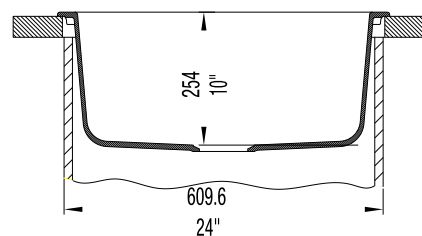

PRODUCT SPECIFICATION

Drop-In/Undermount sink to be single bowl design, 25" in length and 22" in front-to-back depth. Sink to be made from Silgranit® hard composite material. Sink to feature rear drain placement and straight bowl sides with 5/8" cutout corner radius. Sink to be Blanco (Check one)

- Model 511-610 Model 511-611
- Model 511-612 Model 511-613
- Model 511-618

with bowl depth of 10". Additional knockout hole locations: _____.

- Biscuit 511-610
- White 511-611
- Anthracite 511-612
- Metallic Gray 511-613
- Café Brown 511-618

MODEL 511-610 Shown

NOMINAL DIMENSIONS

OVERALL	CUTOUT SIZE	BOWL DEPTH	DRAIN DIAMETER
25 x 22	24-1/4 x 21-1/4	10	3-1/2

DXF cutout templates (Undermount and Drop-In versions) available on our web site.

JOB INFORMATION