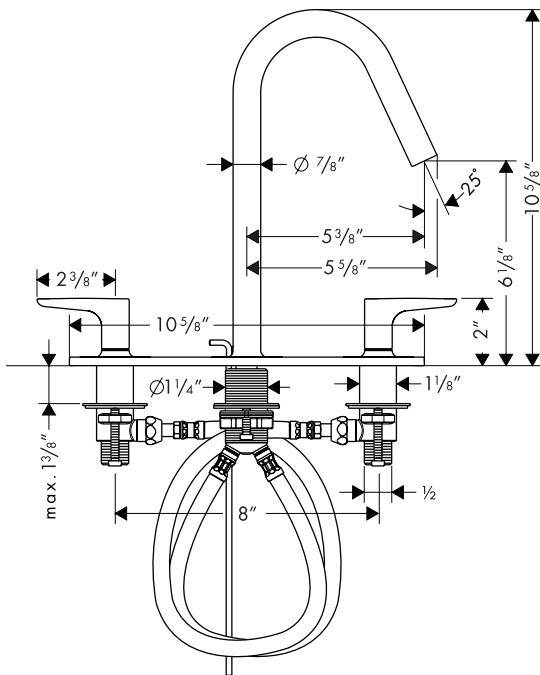

Axor Citterio M Widespread Lavatory Faucet

34134XX1

Product Features

- With baseplate
- Ceramic cartridges
- 2.2 gpm
- Includes pop-up drain

Code Compliance

This unit meets or exceeds the following:

- ADA compliant

Available Finishes

Chrome

34134001

Brushed Nickel

34134821

The measurements shown are for reference only.

Products and specifications shown are subject to change without notice.

Specification sheet revised 6/2008