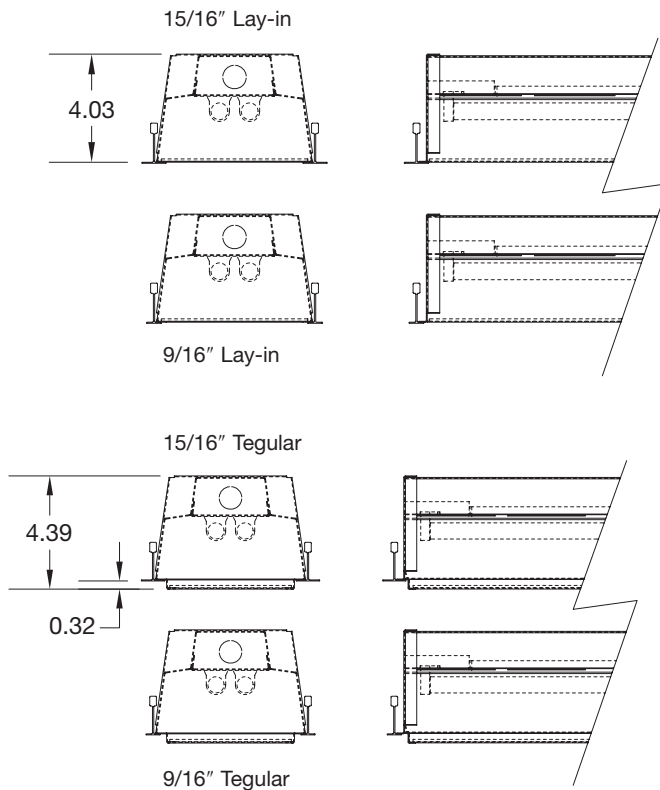

[Between us, ideas become reality.]®

TECHZONE™ Ceiling System

Recessed Fixtures

TZ5

48" and 60" Lay-in and Tegular Fixtures for 9/16" and 15/16" Grid

The TZ5 applies the Volumetric Lighting principal to the Tech Zone. It creates shadow-less lighting with controlled high angle brightness. The result makes spaces more attractive and facial features more well-defined and lively. The diffuser is an extruded flat lens backed with an optical overlay designed to control brightness in both perpendicular and parallel views. The TZ5 is available in lay-in or tegular ceiling versions engineered to complement the TechZone ceiling system.