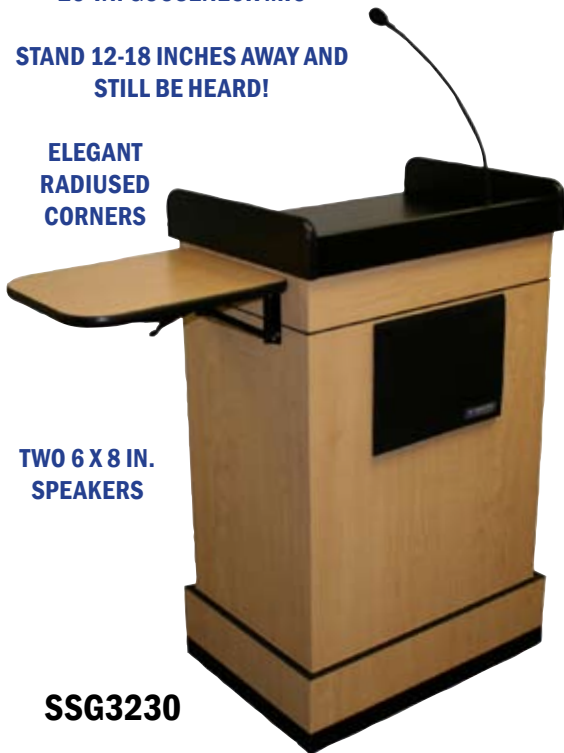

The sound version has two 6 in. x 8 in. speakers with our S805A stereo amplifier.

The wireless version has our SW805A wireless amplifier and receiver.

Dimensions: 27 1/2 in. W x 19 in D. x 43 1/2 in. H

MAPLE MEDIUM OAK MAHOGANY WALNUT

SENSITIVE ELECTRET,  
 20-IN. GOOSENECK MIC

STAND 12-18 INCHES AWAY AND  
 STILL BE HEARD!

ELEGANT  
 RADIUSED  
 CORNERS

TWO 6 X 8 IN.  
 SPEAKERS

**SSG3230**

SLIDING  
 PROJECTOR SHELF

LOCKING LAPTOP  
 COMPARTMENT

The new **MULTIMEDIA COMPUTER LECTERN** is a **FULLY ASSEMBLED** multipurpose computer lectern cart featuring a 4-in. deep area for a laptop that locks, with a slide out locking shelf for projectors and multimedia equipment. Two locking doors provide secure storage on two adjustable inner shelves for equipment and A/V material. Wire management grommets on inside for laptop, LCD projector, and accessory equipment use. Constructed from high quality laminate heat fused MDF with a stained pine wood finish on the base. This unit rolls on 4-inch casters, with two locking. Ships fully assembled. Available in four color options; Maple, Medium Oak, Mahogany and Walnut.

**External dimensions:** 27in.W X 20in.D X 44in.H - Locking Top Sliding table/drawer: 26.75in.W X 18.75in.D X 4in.H - Two adjustable shelves: 23.25in.W X 15.25in.D X 0.75in.H - Locking Front Door Cabinet: 27.5in.H X 20in.W - Locking Side door Cabinet: 27.5in.H X 10.5in.W - Interior dimensions: 27.5in.H X 15.5in.D X 23.75in.W