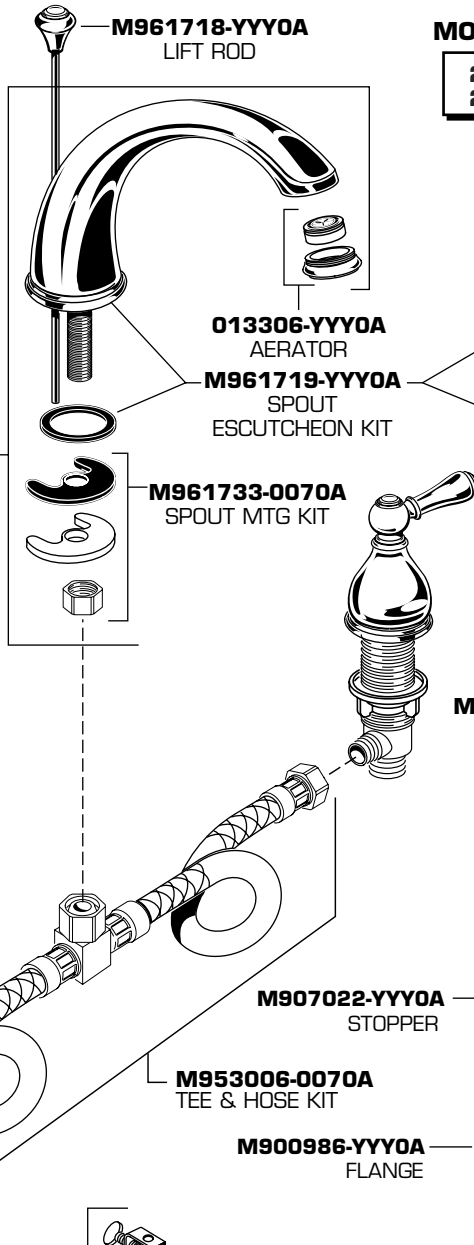

American Standard

*Williamsburg*TM
SPREAD LAVATORY FAUCETS

MODEL NUMBERS
 2808 SERIES
 2908 SERIES

Replace the "YYY" with appropriate finish code

CHROME	002
BRASS	099
CHROME/BRASS	299

HOT LINE FOR HELP
 For toll-free information and answers to your questions, call:
 1-800-442-1902
 Weekdays 8:00 a.m. to 8:00 p.m. EST
 IN CANADA 1-800-387-0369 (TORONTO 1-905-306-1093)
 Weekdays 8:00 a.m. to 7:00 p.m. EST
 IN MEXICO 01-800-839-1200