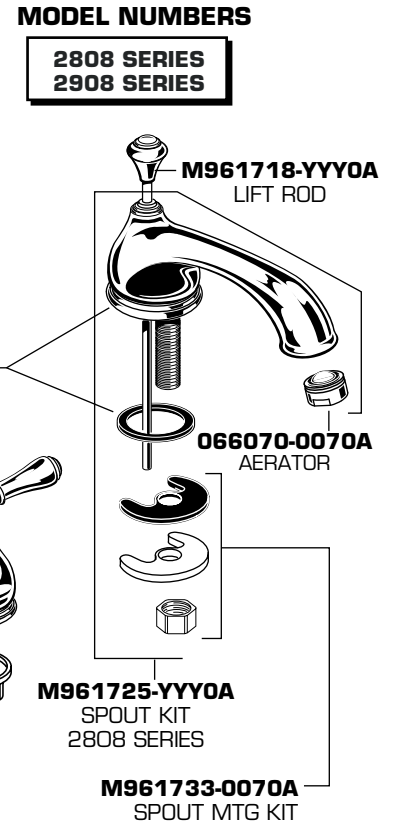

American Standard

*Williamsburg*TM
SPREAD LAVATORY FAUCETS

MODEL NUMBERS
 2808 SERIES
 2908 SERIES

Replace the "YYY" with appropriate finish code

CHROME	002
BRASS	099
CHROME/BRASS	299

HOT LINE FOR HELP
 For toll-free information and answers to your questions, call:
 1-800-442-1902
 Weekdays 8:00 a.m. to 8:00 p.m. EST
 IN CANADA 1-800-387-0369 (TORONTO 1-905-306-1093)
 Weekdays 8:00 a.m. to 7:00 p.m. EST
 IN MEXICO 01-800-839-1200