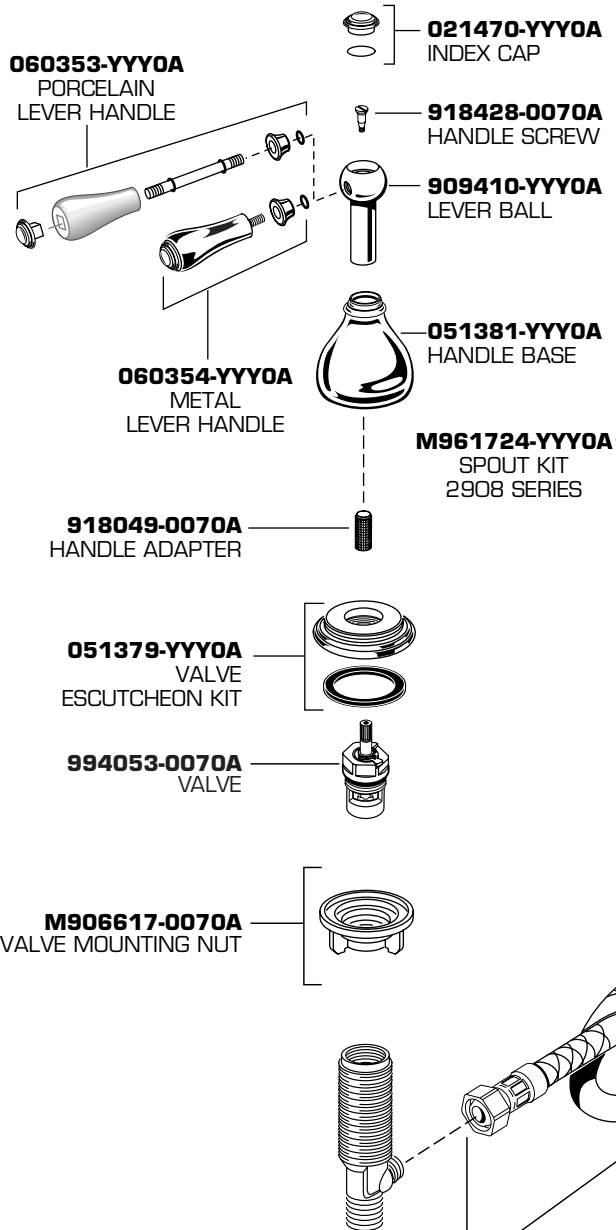

American Standard

*Williamsburg*TM
SPREAD LAVATORY FAUCETS

MODEL NUMBERS
 2808 SERIES
 2908 SERIES

Replace the "YYY" with appropriate finish code

CHROME	002
BRASS	099
CHROME/BRASS	299

HOT LINE FOR HELP
 For toll-free information and answers to your questions, call:
 1-800-442-1902
 Weekdays 8:00 a.m. to 8:00 p.m. EST
 IN CANADA 1-800-387-0369 (TORONTO 1-905-306-1093)
 Weekdays 8:00 a.m. to 7:00 p.m. EST
 IN MEXICO 01-800-839-1200