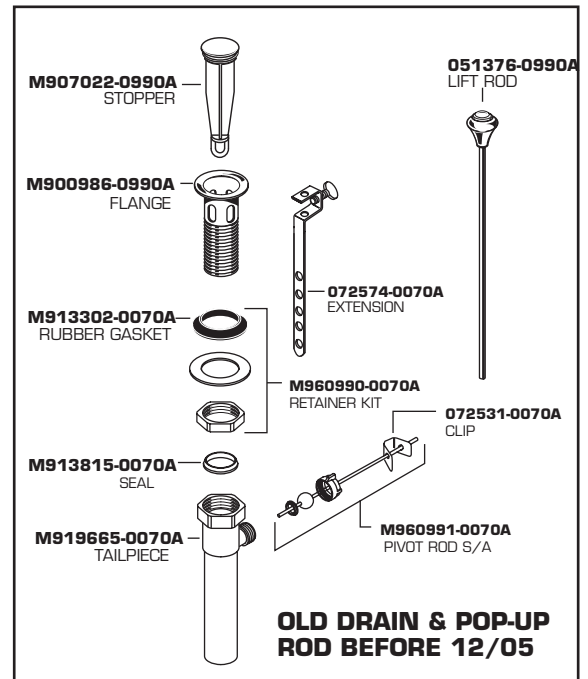

## Center-Set Lavatory Faucet

MODEL NUMBER

**2904. SERIES**

**HOT LINE FOR HELP**

For toll-free information and answers to your questions, call:  
 1-800-442-1902  
 Weekdays 8:00 a.m. to 6:00 p.m. EST  
 IN CANADA 1-800-387-0369 (TORONTO 1-905-306-1093)  
 Weekdays 8:00 a.m. to 7:00 p.m. EST  
 IN MEXICO 01-800-839-1200