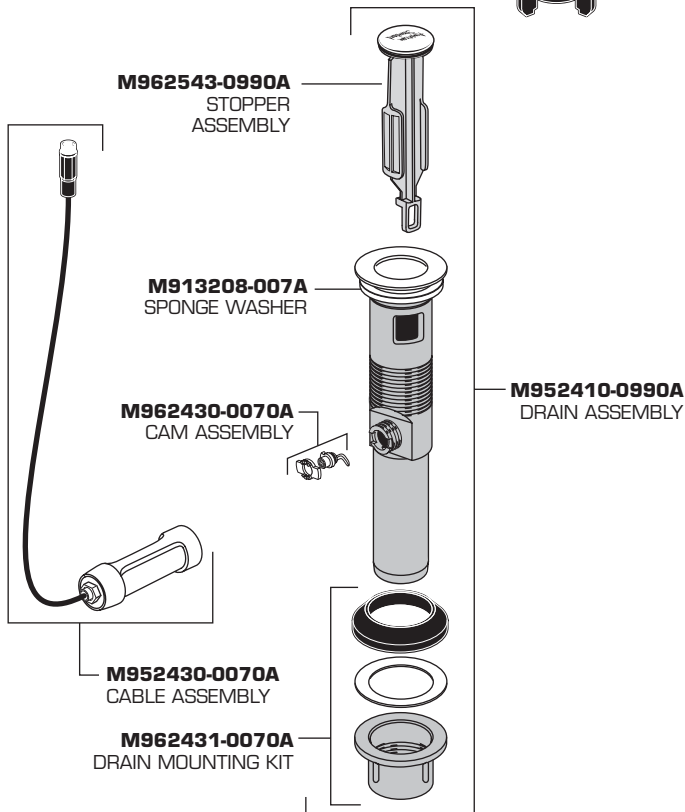

American Standard

Williamsburg™

Center-Set Lavatory Faucet

MODEL NUMBER

2904. SERIES

HOT LINE FOR HELP

For toll-free information and answers to your questions, call:
1-800-442-1902
Weekdays 8:00 a.m. to 6:00 p.m. EST
IN CANADA 1-800-387-0369 (TORONTO 1-905-306-1093)
Weekdays 8:00 a.m. to 7:00 p.m. EST
IN MEXICO 01-800-839-1200

Product names listed herein are trademarks of American Standard Inc. © AS America, Inc. 2008