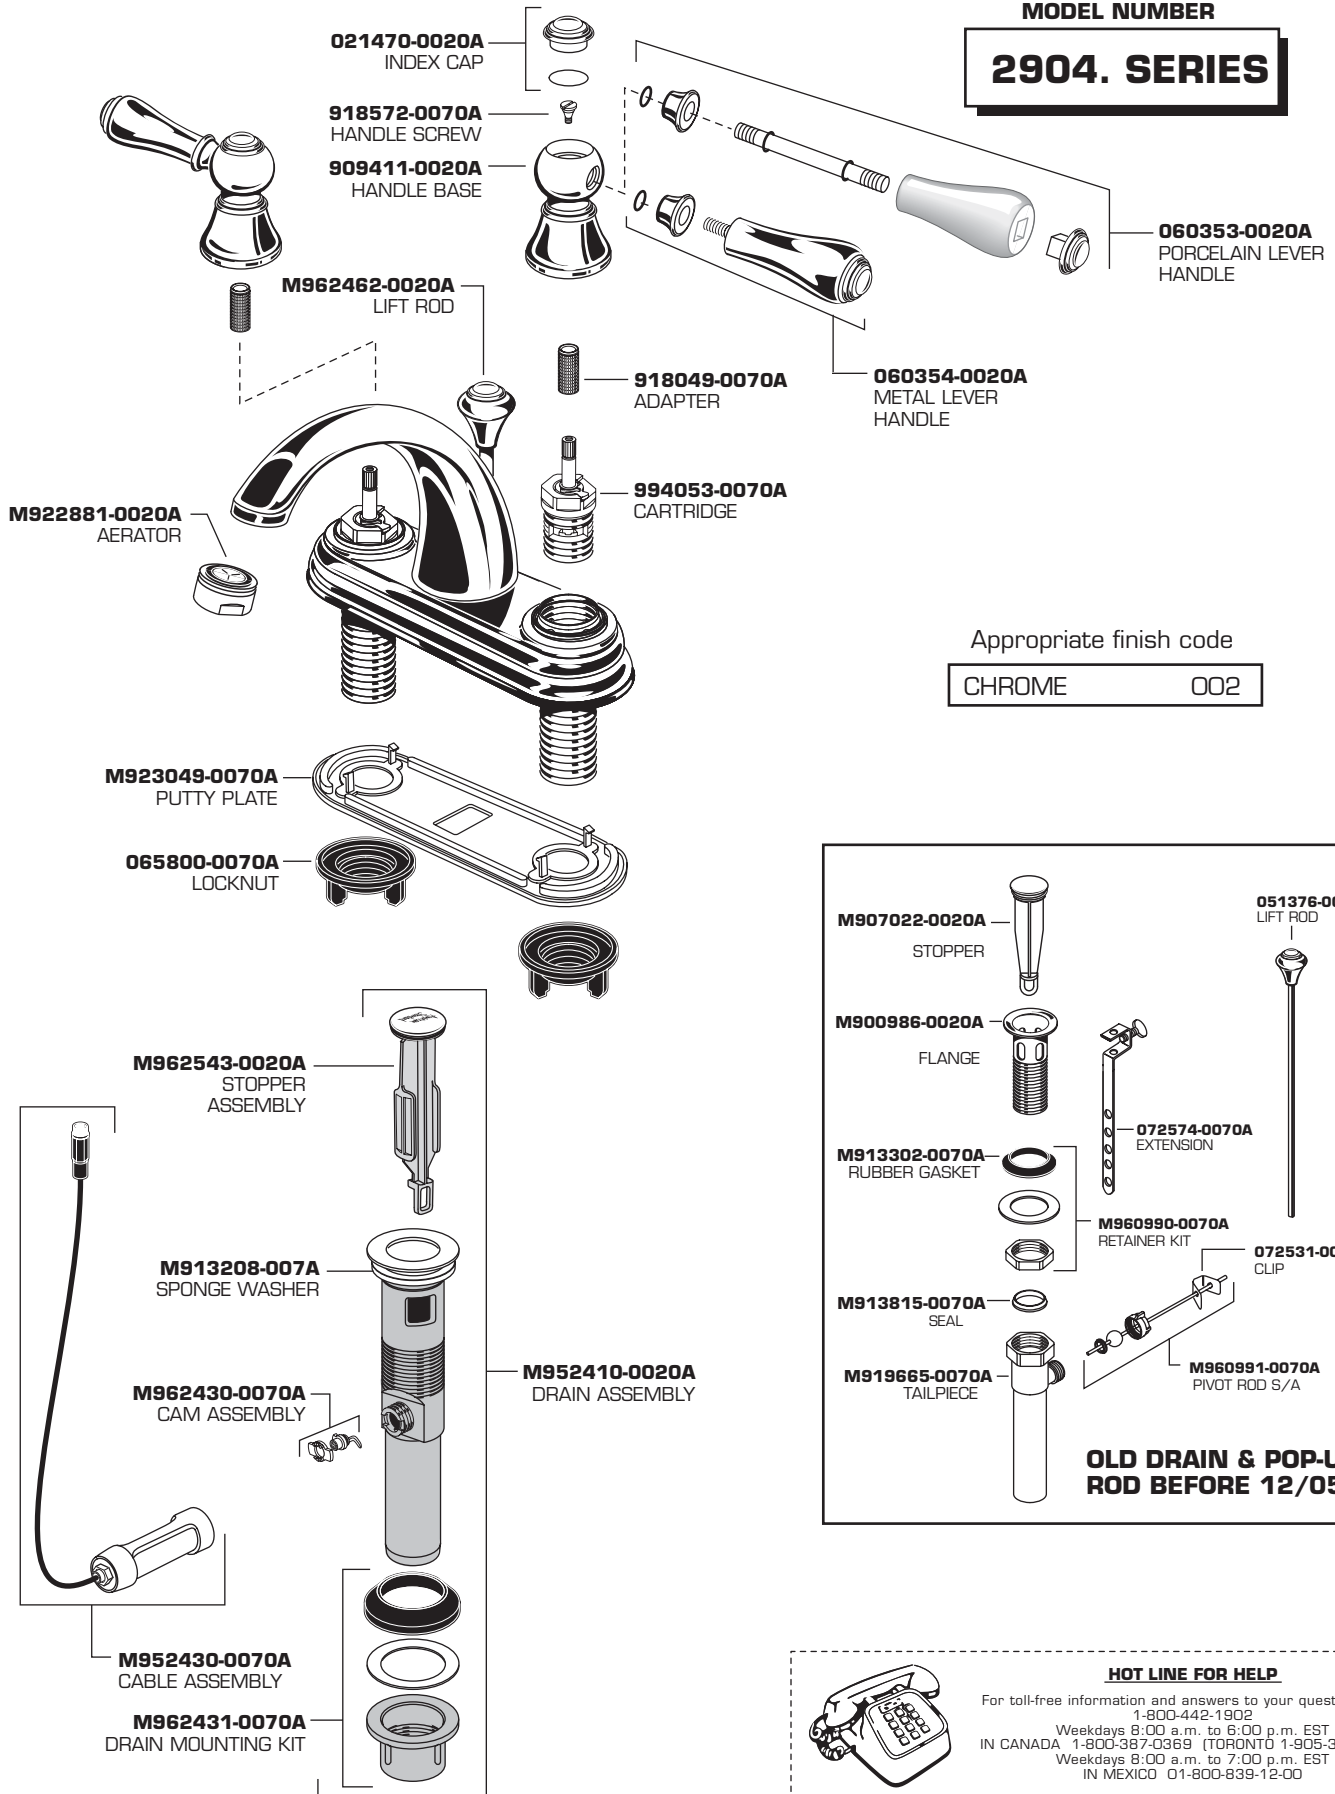

## Center-Set Lavatory Faucet

MODEL NUMBER

**2904. SERIES**

M968423 Rev. 1.3

**HOT LINE FOR HELP**

For toll-free information and answers to your questions, call:  
 1-800-442-1902  
 Weekdays 8:00 a.m. to 6:00 p.m. EST  
 IN CANADA 1-800-387-0369 (TORONTO 1-905-306-1093)  
 Weekdays 8:00 a.m. to 7:00 p.m. EST  
 IN MEXICO 01-800-839-12-00

## Center-Set Lavatory Faucet

MODEL NUMBER

**2904. SERIES**

**HOT LINE FOR HELP**

For toll-free information and answers to your questions, call:  
 1-800-442-1902  
 Weekdays 8:00 a.m. to 6:00 p.m. EST  
 IN CANADA 1-800-387-0369 (TORONTO 1-905-306-1093)  
 Weekdays 8:00 a.m. to 7:00 p.m. EST  
 IN MEXICO 01-800-839-1200