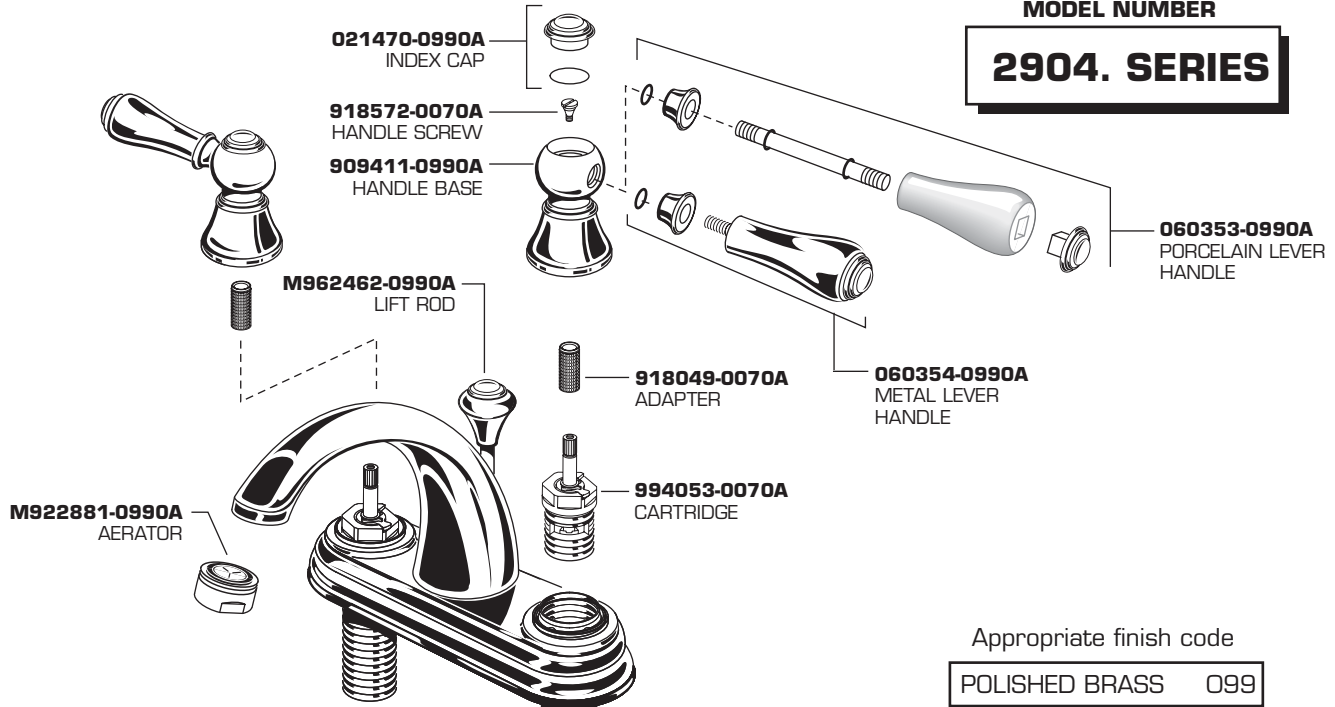

## Center-Set Lavatory Faucet

MODEL NUMBER

**2904. SERIES**

**HOT LINE FOR HELP**

For toll-free information and answers to your questions, call:  
 1-800-442-1902  
 Weekdays 8:00 a.m. to 6:00 p.m. EST  
 IN CANADA 1-800-387-0369 (TORONTO 1-905-306-1093)  
 Weekdays 8:00 a.m. to 7:00 p.m. EST  
 IN MEXICO 01-800-839-1200