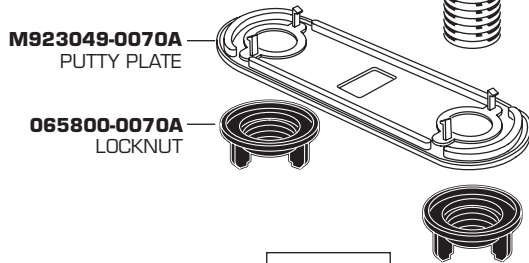

American Standard

Williamsburg™

Center-Set Lavatory Faucet

MODEL NUMBER

2904. SERIES

HOT LINE FOR HELP

For toll-free information and answers to your questions, call:
1-800-442-1902
Weekdays 8:00 a.m. to 6:00 p.m. EST
IN CANADA 1-800-387-0369 (TORONTO 1-905-306-1093)
Weekdays 8:00 a.m. to 7:00 p.m. EST
IN MEXICO 01-800-839-1200

Product names listed herein are trademarks of American Standard Inc. © AS America, Inc. 2008