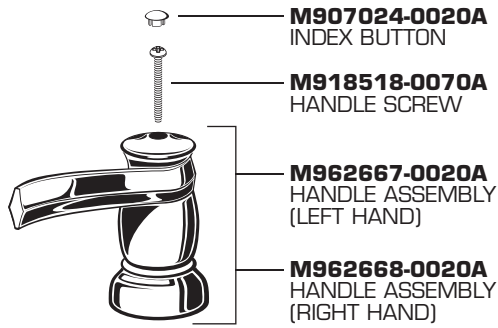

## WHITFIELD Centerset Lavatory Faucet with Speed Connect™ Drain

MODEL NUMBER

**6074**

Appropriate finish code

CHROME 002

**M952410-0020A**  
DRAIN ASSEMBLY