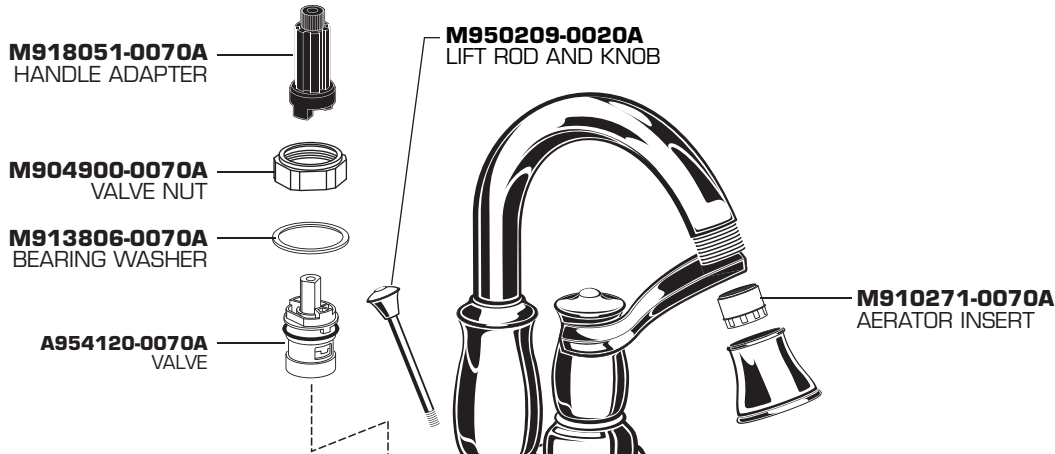

## WHITFIELD Centerset Lavatory Faucet with Speed Connect™ Drain

MODEL NUMBER

**6074**

Appropriate finish code

CHROME 002

**M952410-0020A**  
DRAIN ASSEMBLY