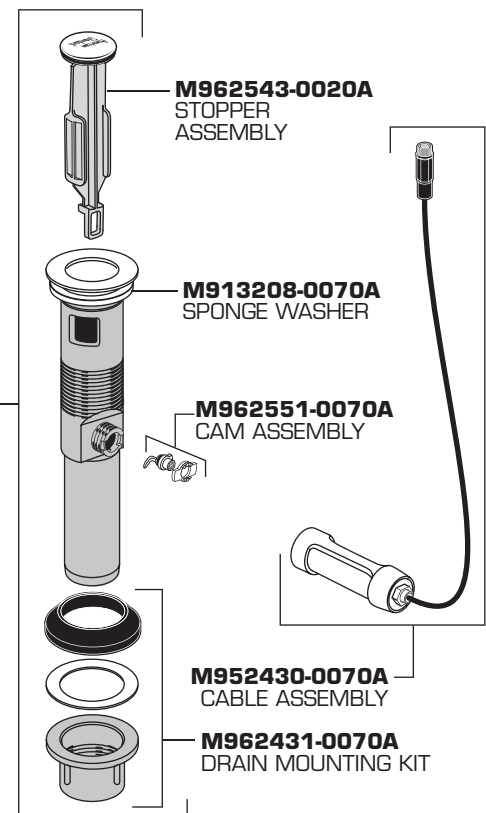

## WHITFIELD Centerset Lavatory Faucet with Speed Connect™ Drain

MODEL NUMBER

**6074**

Appropriate finish code

CHROME 002

**M952410-0020A**  
DRAIN ASSEMBLY