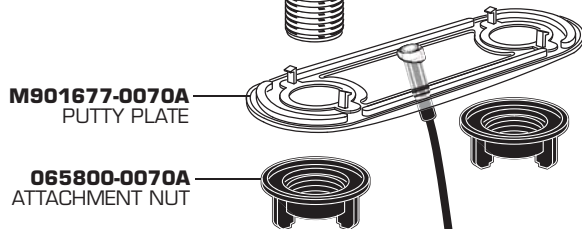

## WHITFIELD Centerset Lavatory Faucet with Speed Connect™ Drain

MODEL NUMBER

**6074**

Appropriate finish code

CHROME 002

**M952410-0020A**  
DRAIN ASSEMBLY