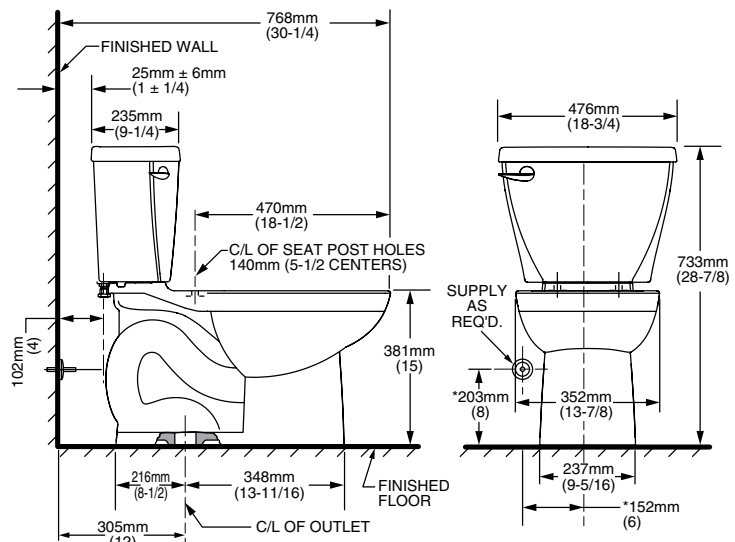

**3014.016** Elongated Bowl

**4007.016** Tank

**Nominal Dimensions:**

768 x 476 x 733mm (30-1/4" x 18-3/4" x 28-7/8")

Fixture only, seat and supply by others

**Alternate Tank Configurations Available:**

- 4007.516** Tank complete with Aquaguard Liner

**Compliance Certifications -**

**Meets or Exceeds the Following Specifications:**

- ASME A112.19.2M for Vitreous China Fixtures - includes Flush Performance, Ball Pass Diameter, Trap Seal Depth and all Dimensions
- Los Angeles Department of Water and Power Supplementary Purchase Specification for Non-Adjustability

**NOTES:**

THIS TOILET IS DESIGNED TO ROUGH-IN AT A MINIMUM DIMENSION OF 305MM (12") FROM FINISHED WALL TO C/L OF OUTLET. SUPPLY NOT INCLUDED WITH FIXTURE AND MUST BE ORDERED SEPARATELY.  
\* DIMENSION SHOWN FOR LOCATION OF SUPPLY IS SUGGESTED.

**IMPORTANT:** Dimensions of fixtures are nominal and may vary within the range of tolerances established by ANSI Standard A112.19.2. These measurements are subject to change or cancellation. No responsibility is assumed for use of superseded or voided pages.