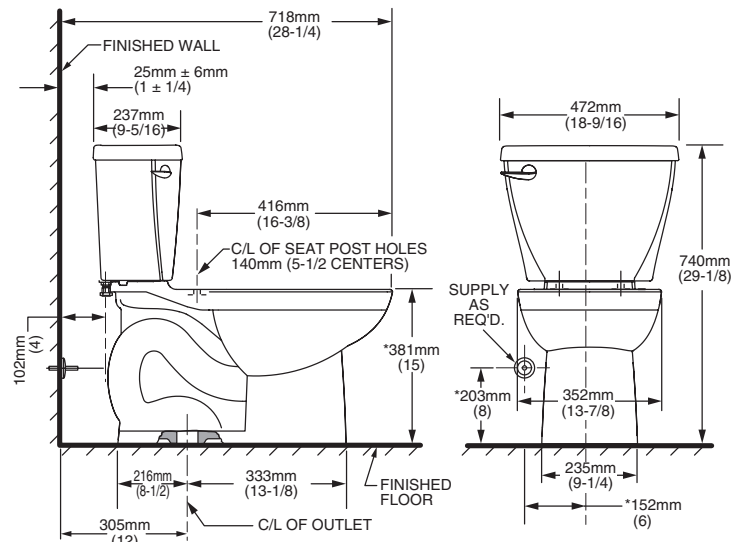

**3011.016 Round Front Bowl**

**4007.100 Tank**

**Nominal Dimensions:**

718 x 472 x 740mm (28-1/4" x 18-9/16" x 29-1/8")

Fixture only, seat and supply by others

**Alternate Tank Configurations Available:**

- 4007.500** Tank complete with Aquaguard Liner

**Compliance Certifications -**

**Meets or Exceeds the Following Specifications:**

- ASME A112.19.2M for Vitreous China Fixtures - includes Flush Performance, Ball Pass Diameter, Trap Seal Depth and all Dimensions
- Los Angeles Department of Water and Power Supplementary Purchase Specification for Non-Adjustability

**NOTES:**

THIS TOILET IS DESIGNED TO ROUGH-IN AT A MINIMUM DIMENSION OF 305MM (12") FROM FINISHED WALL TO C/L OF OUTLET. SUPPLY NOT INCLUDED WITH FIXTURE AND MUST BE ORDERED SEPARATELY.

\* DIMENSION SHOWN FOR LOCATION OF SUPPLY IS SUGGESTED.

**IMPORTANT:** Dimensions of fixtures are nominal and may vary within the range of tolerances established by ANSI Standard A112.19.2. These measurements are subject to change or cancellation. No responsibility is assumed for use of superseded or voided pages.