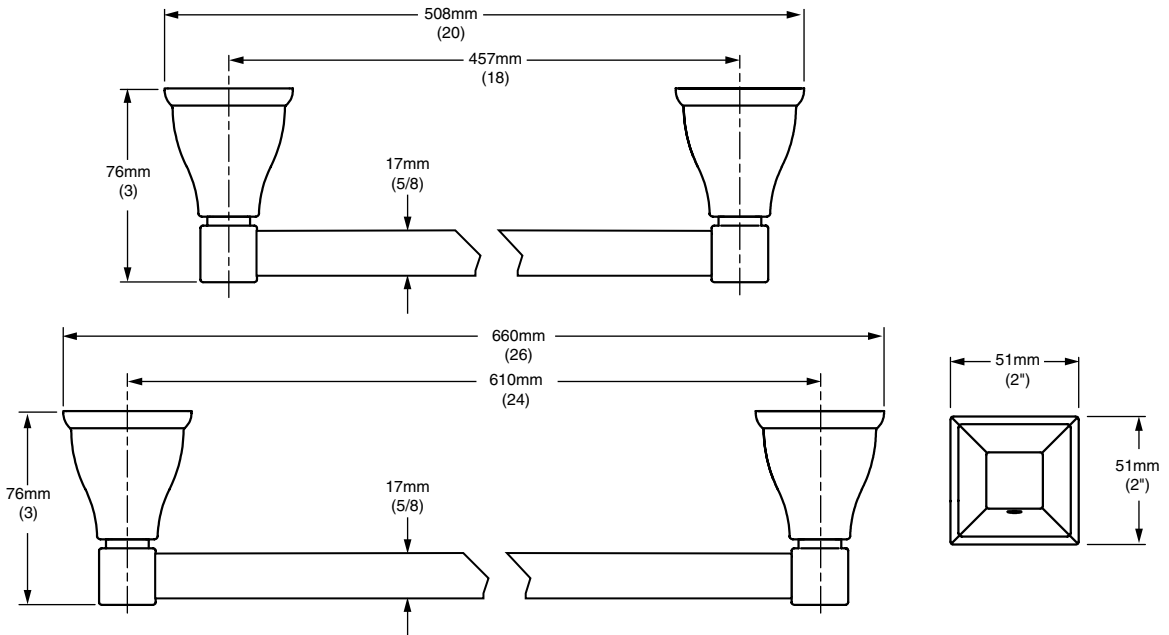

**MODEL NUMBER:**

☐ 2555.018 18" Towel Bar

☐ 2555.024 24" Towel Bar

**Available Finishes**

.002	Polished Chrome
.068	PVD Blackened Bronze
.295	PVD Satin Nickel

**PRODUCT FEATURES:**

**Materials of Construction:** Solid brass construction for durability & long life.

**Concealed Mounting**

**Easy to Install**

**Durability of Finishes:** Chrome and PVD finishes will never tarnish.

**SUGGESTED SPECIFICATION:**

18" and 24" Towel Bar shall feature solid brass construction with tarnish - free PVD finish. Shall feature concealed mounting with no exposed set screws. Towel Bar shall be American Standard Model # 2555.\_\_\_\_.\_\_\_\_.