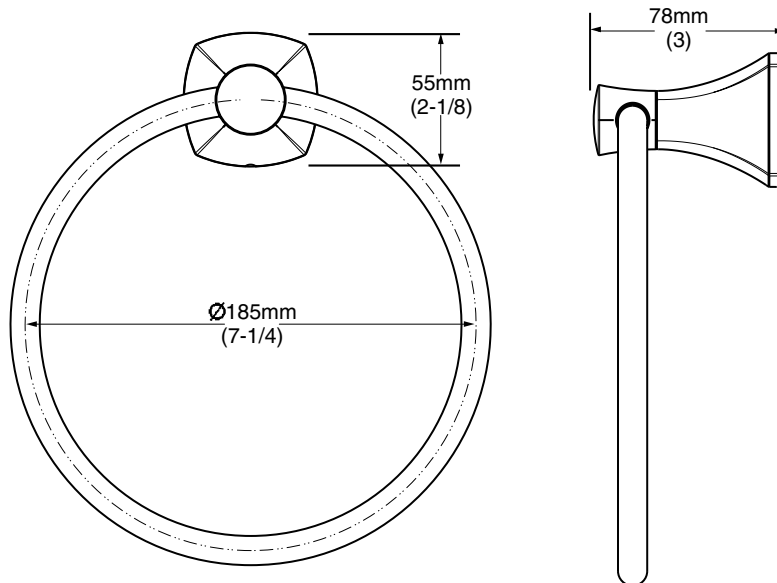

MODEL NUMBER:

☐ 7005.190 Towel Ring

Available Finishes

.002	Polished Chrome
.068	PVD Blackened Bronze
.075	PVD Stainless Steel

PRODUCT FEATURES:

Materials of Construction: Highest quality materials for durability & long life.

Concealed Mounting: No exposed set screws.

Easy to Install

Durability of Finishes: Chrome and PVD finishes will never tarnish.

SUGGESTED SPECIFICATION:

Towel Ring shall feature heavy-duty construction with tarnish - free PVD finish. Shall feature concealed mounting with no exposed set screws. Towel Ring shall be American Standard Model # 7005.190.____.