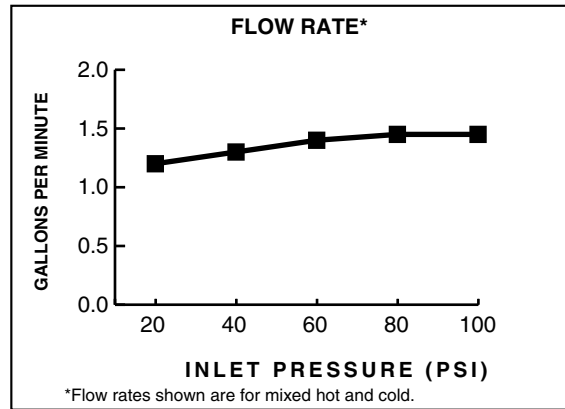

CODES AND STANDARDS

These products meet or exceed the following codes and standards:

- **ANSI A117.1**
- **ASME A112.18.1**
- **CSA B 125**
- **NSF 61/Section 9**

Product Number	Description
2471	Lavatory faucet with pop-up drain. Porcelain Lever handles. Chrome finish.
2471S	Lavatory faucet with pop-up drain. Porcelain Lever handles. Satin Nickel (PVD) finish.

Meets the American Disabilities Act Guidelines and **ANSI A117.1** Requirements for the physically challenged.