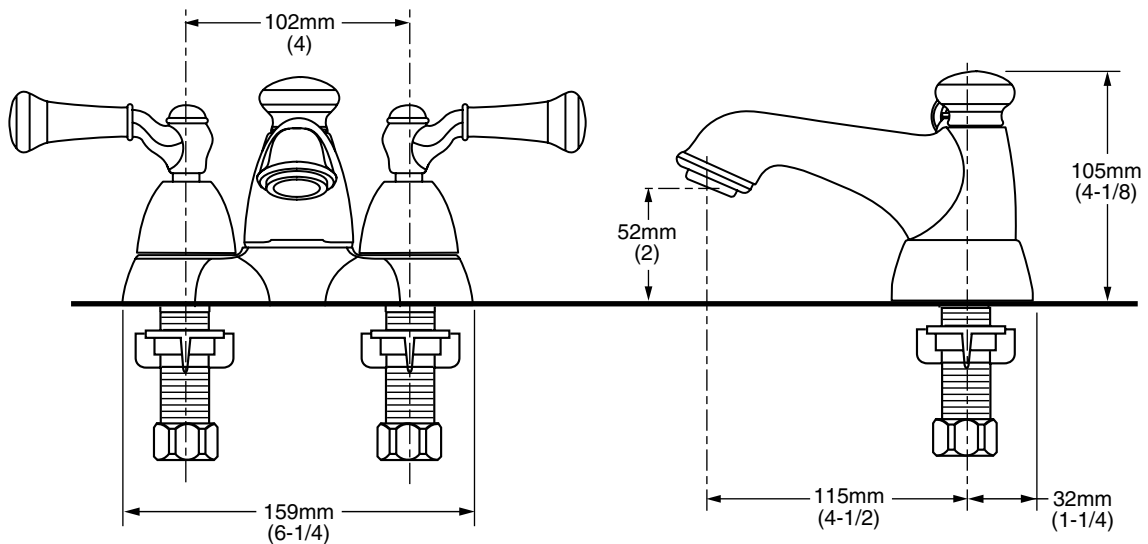

MODEL NUMBER:

- ❑ **2471 Centerset Lavatory**
Metal Pop-up drain. Porcelain Lever handles. Chrome finish.
- ❑ **2471S Centerset Lavatory**
Metal Pop-up drain. Porcelain Lever handles. Satin Nickel (PVD) finish.

GENERAL DESCRIPTION:

Durable cast brass construction. 1/4 turn washerless ceramic disc valve cartridges. One-half inch male inlet shanks with brass coupling nuts. Porcelain lever handles. Metal drain body with 1-1/4" (32mm) tailpiece. 1.5 gpm/5.7L/min. maximum flow rate.

Low Lead: Meets NSF Standard 61/Section 9 & Prop 65 lead requirements.

Genuine Porcelain Handles

Choice of Finishes

SUGGESTED SPECIFICATION:

4" centerpiece lavatory faucet shall feature cast brass construction. Shall also feature 1/4 turn washerless ceramic disc valve cartridges. Fitting shall be American Standard Model # 2471_.

CODES AND STANDARDS

These products meet or exceed the following codes and standards:

- ANSI A117.1**
- ASME A112.18.1**
- CSA B 125**
- NSF 61/Section 9**

Product Number	Description
2471	Lavatory faucet with pop-up drain. Porcelain Lever handles. Chrome finish.
2471S	Lavatory faucet with pop-up drain. Porcelain Lever handles. Satin Nickel (PVD) finish.