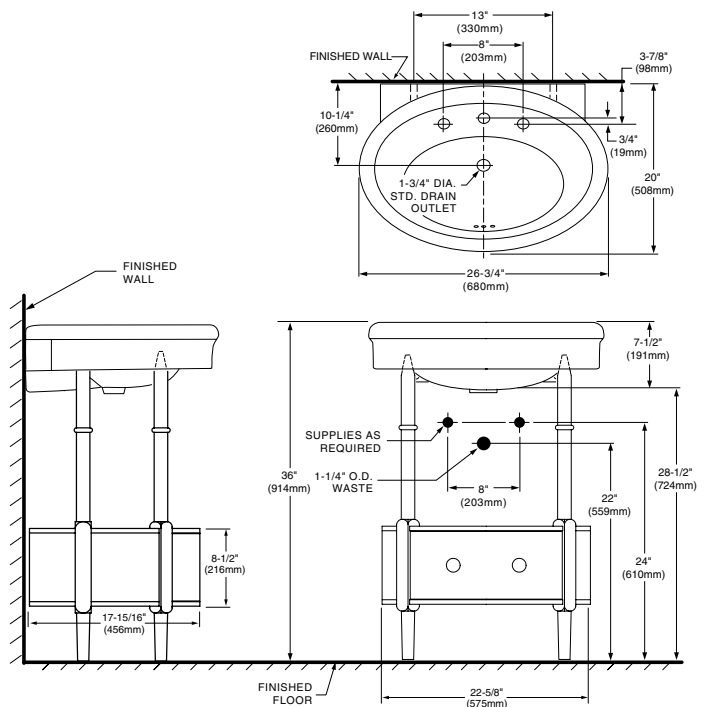

Separate Components:

- 0283.008** Washstand/Pedestal top
8" (203mm) centers
- 9441.000.020** Washstand Only (White)
- 9441.000.329** Washstand Only (Warm Walnut)

Nominal Dimensions with sink:

26-3/4" x 20" x 36"
(679 x 508 x 914mm)

Compliance Certifications -

Meets or Exceeds the Following Specifications:

- ASME A112.19.9M for Non-Vitreous Ceramic Fixtures
- CAN/CSA B45 Series

To Be Specified:

- Color:
 - Pedestal Top: 020 White or 222 Linen
 - Washstand: 020 White or 329 Warm Walnut
- Recommended Faucet: 8" spread No. 2881
- Faucet Finish: Chrome or Satin
- Supplies:
- 1-1/4" Trap: 752683-495
- P-Trap Finish:

Warm Walnut

White

NOTES:

- * DIMENSIONS SHOWN FOR LOCATION OF SUPPLIES AND "P" TRAP ARE SUGGESTED.
- FITTINGS NOT INCLUDED AND MUST BE ORDERED SEPARATELY. PROVIDE SUITABLE REINFORCEMENT FOR ALL WALL SUPPORTS.

IMPORTANT: Dimensions of fixtures are nominal and may vary within the range of tolerances established by ANSI Standard A112.19.2. These measurements are subject to change or cancellation. No responsibility is assumed for use of superseded or voided pages.