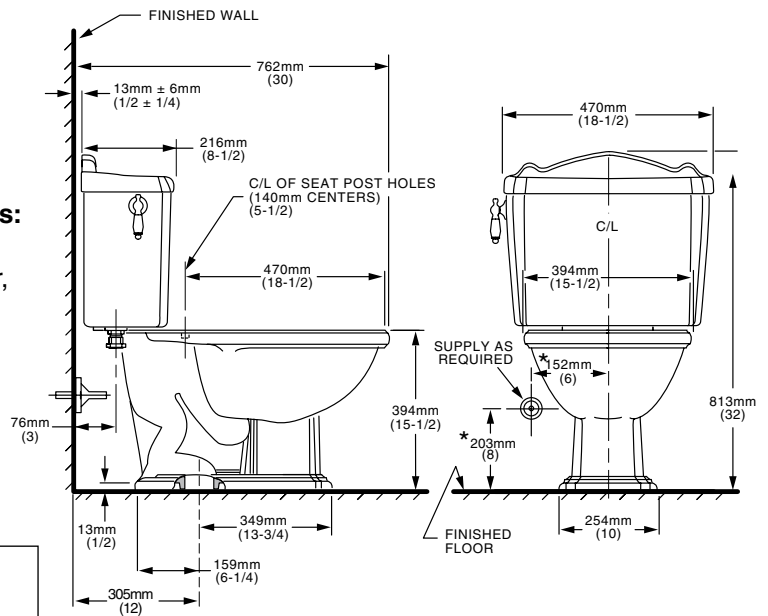

**REPertoire™ ELONGATED TOILET**

- 2483.019**
  - Vitreous china
  - Low-consumption (6.0 Lpf/1.6 gpf)
  - Elongated siphon action bowl
  - Close-coupled tank
  - Design-matched to Repertoire Pedestal Lavatory
  - Side-mounted antique trip lever with ceramic handle insert
  - Internal trapway area fully glazed
  - 2 bolt caps
  - 100% factory flush tested

- 3208.016** Bowl
- 4095.015** Tank

**Nominal Dimensions:**

762 x 470 x 813mm  
(30" x 18-1/2" x 32")

Fixture only, seat and supply by others

**Compliance Certifications -**

**Meets or Exceeds the Following Specifications:**

- ASME A112.19.2M for Vitreous China Fixtures - includes Flush Performance, Ball Pass Diameter, Trap Seal Depth and all Dimensions

**To Be Specified:**

- Color:**
  - White  Bone  Silver  Shell  Linen  Black
- Seat:** American Standard #5324.019 "Rise and Shine" solid plastic closed front seat with cover.
- Alternate Seat:** American Standard #5311.012 "Laurel" molded closed front seat with cover.
- Supply with stop:**

**NOTES:**  
THIS COMBINATION IS DESIGNED TO ROUGH-IN AT A MINIMUM DIMENSION OF 305MM (12") FROM FINISHED WALL TO C/L OF OUTLET.  
\* DIMENSIONS SHOWN FOR LOCATION OF SUPPLY ARE SUGGESTED. SUPPLY NOT INCLUDED WITH FIXTURE AND MUST BE ORDERED SEPARATELY.