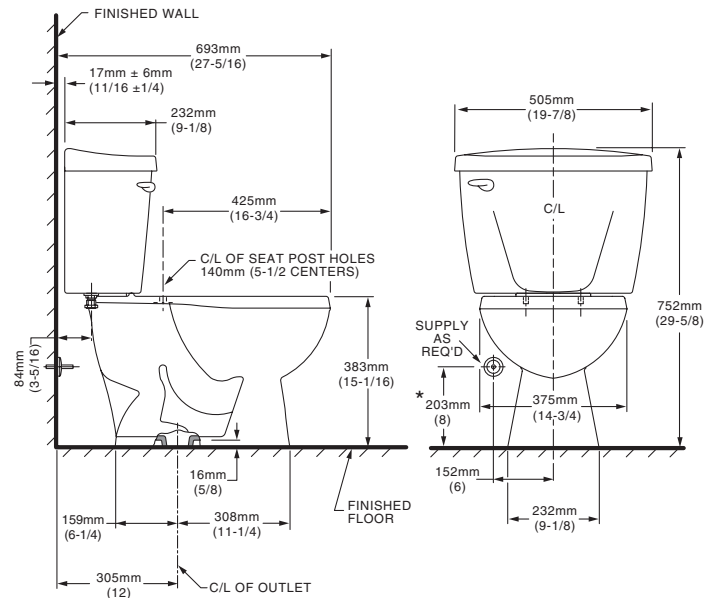

**RENAISSANCE™ ROUND FRONT TOILET**

- 2241.016**
  - Vitreous china
  - Low-consumption (6.0 Lpf/1.6 gpf)
  - 305mm (12") rough-in
  - Round front bowl
  - Close-coupled tank
  - Color matched trip lever
  - 2 bolt caps
  - 100% factory flush tested

- 3338.011** Bowl
- 4037.017** Tank

**Nominal Dimensions:**

693 x 505 x 752mm  
(27-5/16" x 19-7/8" x 29-5/8")

Fixture only, seat and supply by others

**Compliance Certifications -  
Meets or Exceeds the Following Specifications:**

- ASME A112.19.2M for Vitreous China Fixtures - includes Flush Performance, Ball Pass Diameter, Trap Seal Depth and all Dimensions

**To Be Specified:**

- Color:  White  Bone
- Seat: American Standard #5322.011 "Rise and Shine" solid plastic closed front seat with cover.
- Seat: American Standard #5308.014 "Laurel" molded closed front seat with cover.
- Alternate Seat:
- Supply with stop:

**NOTES:**

THIS COMBINATION IS DESIGNED TO ROUGH-IN AT A MINIMUM DIMENSION OF 305MM (12") FROM FINISHED WALL TO C/L OF OUTLET.  
\* DIMENSION SHOWN FOR LOCATION OF SUPPLY IS SUGGESTED.  
SUPPLY NOT INCLUDED WITH FIXTURE AND MUST BE ORDERED SEPARATELY.  
FOR ADDITIONAL INFORMATION REFER TO INSTALLATION INSTRUCTIONS SUPPLIED.