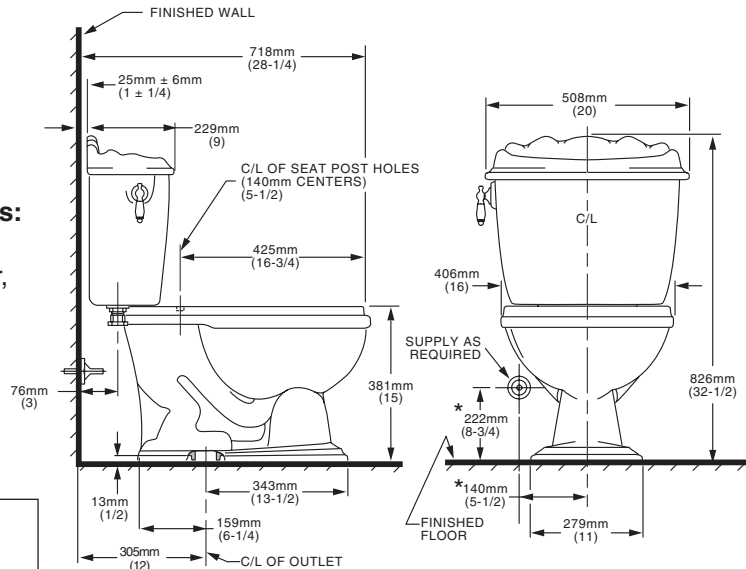

REMINISCENCE™ ROUND FRONT TOILET

2311.016

- Vitreous china
- Low-consumption (6.0 Lpf/1.6 gpf)
- Round front siphon action jetted bowl with 2" trapway
- Bowl rim height at 381mm (15")
- AquaForce flushing technology
- Vintage detailing on bowl and tank—design matched to pedestal and countertop lavatories
- Side-mounted antique styled chrome trip lever with ceramic handle insert
- 2 bolt caps
- Internal trapway area fully glazed
- 100% factory flush tested

3111.016 Bowl

4111.016 Tank

Shown with **5308.014** "Laurel" seat

Nominal Dimensions:

718 x 508 x 826mm
(28-1/4" x 20" x 32-1/2")

Fixture only, seat and supply by others

Compliance Certifications -

Meets or Exceeds the Following Specifications:

- ASME A112.19.2M for Vitreous China Fixtures - includes Flush Performance, Ball Pass Diameter, Trap Seal Depth and all Dimensions

NOTES:
THIS COMBINATION IS DESIGNED TO ROUGH-IN AT A MINIMUM DIMENSION OF 305MM (12") FROM FINISHED WALL TO C/L OF OUTLET.
* DIMENSIONS SHOWN FOR LOCATION OF SUPPLY ARE SUGGESTED. SUPPLY NOT INCLUDED WITH FIXTURE AND MUST BE ORDERED SEPARATELY.

IMPORTANT: Dimensions of fixtures are nominal and may vary within the range of tolerance established by ANSI Standard A112.19.2. These measurements are subject to change or cancellation. No responsibility is assumed for use of superseded or voided pages.