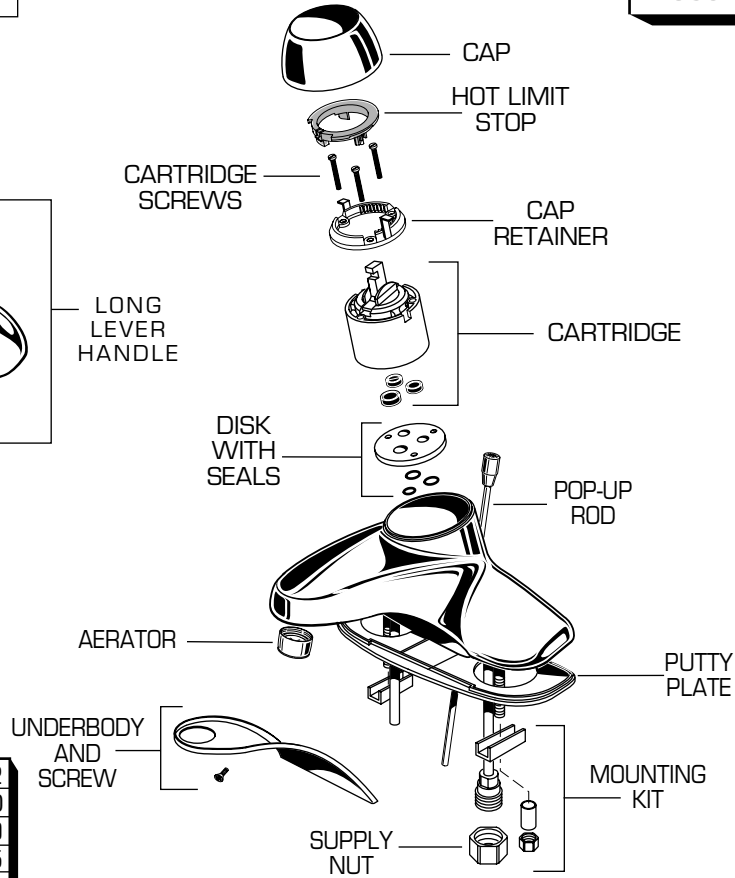

# Reliant+™ CENTERSET LAVATORY FAUCET MODEL NUMBERS

2385.000	2385.060
2385.400	2385.405
2385.500	2385.460
2385.560	

**NOTE:**  
For Drain Parts and Special Aerators see Section G

★ Replace the "YYY" with appropriate finish code

CHROME	002
WHITE	020
POLISHED BRASS	099
VELVET	285
VELVET/BRASS (PVD)	287

REPAIR PARTS	DESCRIPTION	PART NUMBER ★	PKG QTY
Handle Parts	Handle	078524-YYY0A	1
	Handle with "H" and "C"	051131-0020A	1
	Handle Screw Kit	030746-0020A	1
	Loop Handle	051315-YYY0A	1
	Loop Handle Index Kit (Lg Lever & Loop)	030126-0070A	1
	Long Lever Handle	060466-0020A	1
	Button and Screw (Long Lever)	030126-0070A	1
Faucet Parts	Cap	907468-YYY0A	1
	Hot Limit Stop	922916-0070A	1
	Cartridge Screws (1-3/4")	023638-0070A	3
	Cap Retainer	923301-0070A	1
	Cartridge	023529-0070A	1
	Disk with Seals	078539-0070A	1
	Pop-Up Rod	060233-YYY0A	1
	Aerator	012577-YYY0A	1
	Underbody and Screw	078526-YYY0A	1
	Putty Plate	911952-0070A	1
	Mounting Kit	078525-0070A	1
	Supply Nut	024220-0070A	2