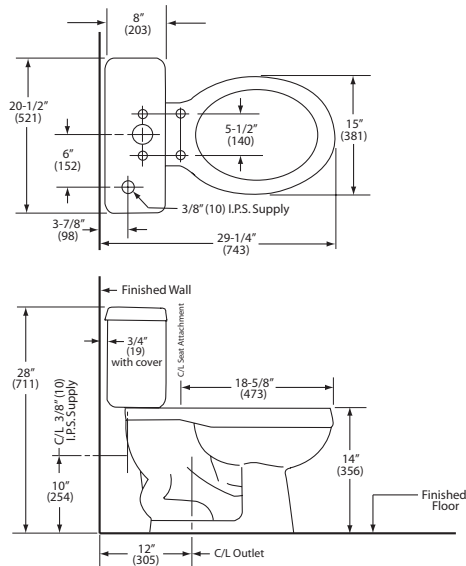

Dimensions for Location of Supply are Suggested

Water Surface	9" x 8-3/4" (229mm x 222mm)
Trap Size	2" (51mm)
Trap Seal	2-1/2" (64mm)

- 1.6 Gallons (6 Liters) of Water Per Flush
- Also Available in Plain-Rim
- Close-Coupled, Two-Piece Toilet
- Siphon Vortex Bowl with Shelf-Top Tank
- Fully Glazed 2" Trapway
- 12" Rough-In

- 091-2125 ☞ Vitreous China, Two-Piece, Elongated-Rim Toilet, Includes (131-2125) Bowl and (141-2120) Tank - 79 lbs. Cubes 4.49
- 091-2127 Vitreous China, Two-Piece, Elongated-Rim Toilet Complete with Locking Tank Cover, Includes (131-2125) Bowl and (141-2121) Locking Tank - 79 lbs., Cubes 4.49
- 091-2135 ☞ Vitreous China, Two-Piece, Elongated-Rim Toilet Complete with Insulated Tank, Includes (131-2125) Bowl and (141-2130) Insulated Tank - 81 lbs., Cubes 4.49
- 091-2136 ☞ Vitreous China, Two-Piece, Elongated-Rim Toilet Complete with Insulated, Locking Tank, Includes (131-2125) Bowl and (141-2131) Insulated Tank with Locking Cover - 81 lbs., Cubes 4.49

Component Parts:

- 131-2125 Elongated-Rim Bowl - 43 lbs., Cubes 2.92
- 141-2120 Tank - 36 lbs., Cubes 1.54
- 141-2121 Tank w/ Cover Locking Device - 36 lbs., Cubes 1.54
- 141-2130 Insulated Tank - 36 lbs., Cubes 1.54
- 141-2131 Insulated Tank w/ Locking Cover - 36 lbs., Cubes 1.54
- 151-0100 Tank Lid Only - 10 lbs.
- 151-0103 Tank Lid Only For Locking Tanks - 14 lbs.
- 151-1130 Tank Lid Only For Insulated Tank - 10 lbs.

Recommended Toilet Seat:

- 124-0245 Premium Solid Plastic Seat and Cover - Elongated-Rim

ALL FIXTURE DIMENSIONS ARE NOMINAL AND MAY VARY WITHIN THE RANGE OF TOLERANCES ESTABLISHED BY ASME/ANSI STANDARDS, A112.19.2M. ALL MEASUREMENTS SHOWN ARE SUBJECT TO CHANGE OR CANCELLATION. DIMENSIONS IN PARENTHESES ARE IN MILLIMETERS 25.4 mm = 1 INCH.