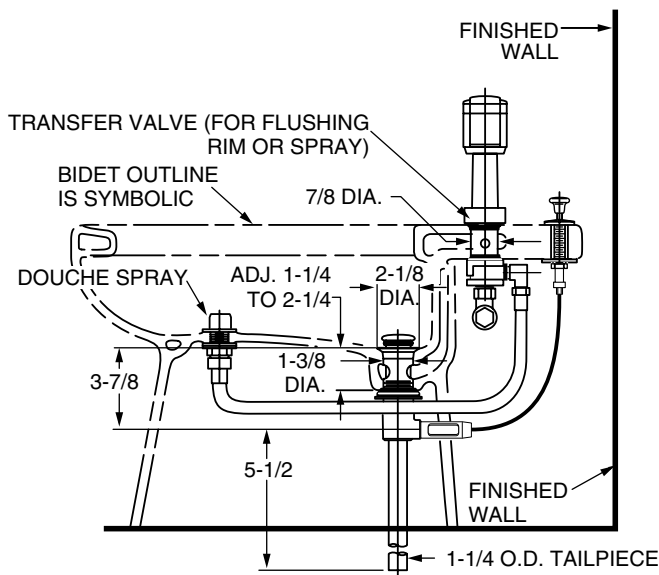

MODEL NUMBER:

- ❑ **2064.401 Fixture-Mounted Bidet Fitting**
Vacuum breaker. Metal Speed Connect™ pop-up drain. Lever handles.
- ❑ **2064.400 Fixture-Mounted Bidet Fitting**
Less vacuum breaker. Metal Speed Connect™ pop-up drain. Lever handles.

GENERAL DESCRIPTION:

Cast brass valve bodies. Metal lever handles. 1/4 turn washerless ceramic disc valve cartridges. Diverter controls water flow between douche spray and flushing rim. Douche spray has built-in spray height adjustment. 20" (500mm) long flexible stainless steel drain cable is pre-assembled to lift rod assembly. Metal Speed Connect™ drain body with 1-1/4" (32mm) tail piece.

PRODUCT FEATURES:

- Brass Construction:** Durable - Excellent in high use applications. Ideal for prolonged contact with water. Provides the finest surface for application of all colors and finishes.
- Ceramic Disc Valve Cartridges:** Assures a lifetime of smooth handle operation and drip-free performance.
- Exclusive Speed Connect Metal Drain:**
 - Fewer Parts - Installs in less time.
 - No adjustments required - seals the first time, every time.
 - Flexible stainless steel cable - installs effortlessly in tight spaces.
- Choice of Finishes:** Available in Polished Chrome and Satin Nickel (PVD).

SUGGESTED SPECIFICATION:

Two handle deck-mount bidet fitting with matching pop-up drain shall feature solid brass construction. Shall also feature 1/4 turn ceramic disc valve cartridges. Shall also feature a metal drain body with stainless steel cable actuation. Fitting shall be American Standard Model # 2064.4 ____.