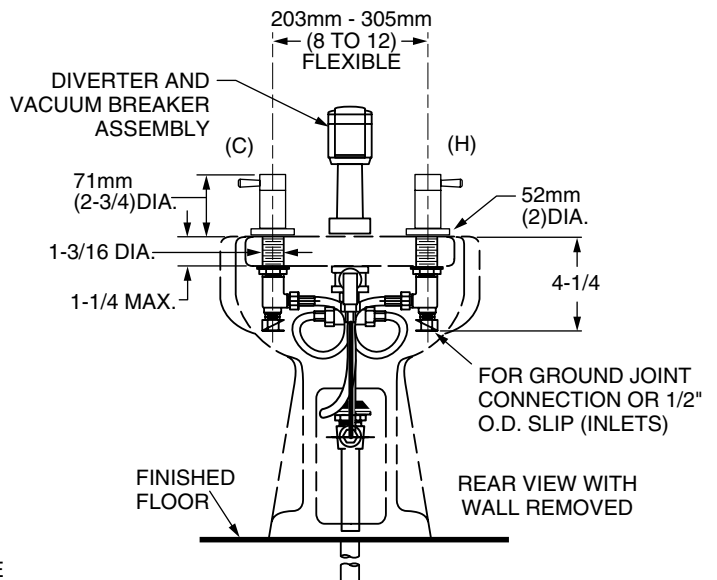

MODEL NUMBER:

- ❑ **2064.401 Fixture-Mounted Bidet Fitting**
Vacuum breaker. Metal Speed Connect™ pop-up drain. Lever handles.
- ❑ **2064.400 Fixture-Mounted Bidet Fitting**
Less vacuum breaker. Metal Speed Connect™ pop-up drain. Lever handles.

GENERAL DESCRIPTION:

Cast brass valve bodies. Metal lever handles. 1/4 turn washerless ceramic disc valve cartridges. Diverter controls water flow between douche spray and flushing rim. Douche spray has built-in spray height adjustment. 20" (500mm) long flexible stainless steel drain cable is pre-assembled to lift rod assembly. Metal Speed Connect™ drain body with 1-1/4" (32mm) tail piece.

SUGGESTED SPECIFICATION:

Two handle deck-mount bidet fitting with matching pop-up drain shall feature solid brass construction. Shall also feature 1/4 turn ceramic disc valve cartridges. Shall also feature a metal drain body with stainless steel cable actuation. Fitting shall be American Standard Model # 2064.4 ____.

CODES AND STANDARDS

These products meet or exceed the following codes and standards:

- ANSI A117.1**
- ASME A112.18.1**
- CSA B 125**
- ASSE 1001 - 2064.401 only**

| Product Number | Description | Finish Options | |
|----------------|---|-----------------|------------------|
| | | Polished Chrome | PVD Satin Nickel |
| | | 002 | 295 |
| 2064.401 | Fixture-mounted bidet fitting. Vacuum breaker. Metal Speed Connect™ pop-up drain. Metal Lever handles. | | |
| 2064.400 | Fixture-mounted bidet fitting. Less vacuum breaker. Metal Speed Connect™ pop-up drain. Metal Lever handles. | | |