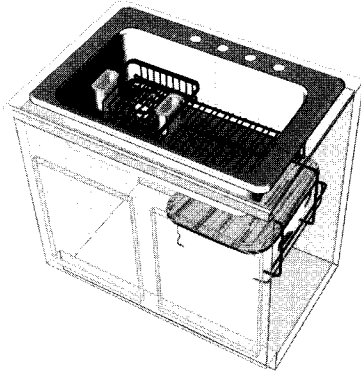

Lakeland™ Collection Kitchen Sink Accessories

A versatile sink for either kitchen or laundry room. Custom-fit accessories transform the large capacity Lakeland sink into the ultimate workstation for:

- food preparation
- cleanup
- storage

Accessories nest for compact storage in or under the sink.

MODEL NO.	DESCRIPTION	MODEL NO.	DESCRIPTION
8193.300.365	<p>Removable Second Bowl</p> <ul style="list-style-type: none"> • Rugged chemical-resistant plastic • Comfort grip band • Retractable stainless steel handles • Exterior drain opening • Whisks away dishwater without lifting or reaching into standing water 	8193.400.075	<p>Dish Rack with 2 Utensil Holders and Colander</p> <p>Dish Rack with 2 Utensil Holders</p> <ul style="list-style-type: none"> • Vinyl coated stainless steel • Two chemical-resistant plastic utensil holders included • Nests inside removable second bowl for easy storage
8193.200.090	<p>Genuine Bamboo Cutting Board</p> <ul style="list-style-type: none"> • Juice channel • Cutout/Hand Hole <ul style="list-style-type: none"> • Designed for easy lifting or • To pass food scraps through to garbage disposal • Utensil holder (included) fits securely in opening • Adjustable feet securely fit on above or below counter mounted sinks • Fits on top of removable second bowl for easy storage 	<p>Colander</p> <ul style="list-style-type: none"> • Rugged chemical-resistant plastic • Comfort grip band • Retractable stainless steel handles • Nests inside dish rack for easy storage 	
8193.120.075	<p>Bottom Sink Rack</p> <ul style="list-style-type: none"> • Vinyl coated stainless steel is gentle on dishes and glassware 	8193.140.075	<p>Under Cabinet Storage Rack</p> <ul style="list-style-type: none"> • Stainless steel rack attaches to the bottom of the sink for out-of-sight accessory storage • Includes mounting hardware