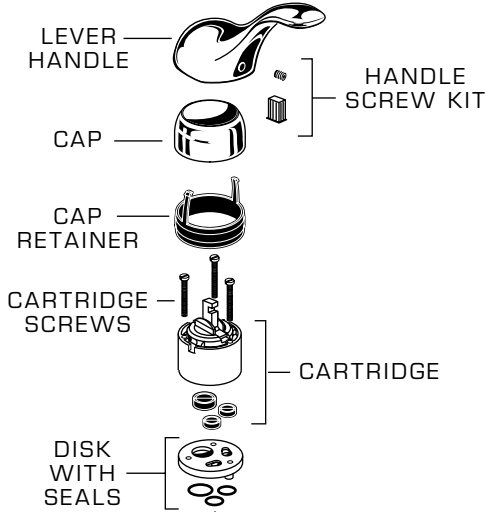

American Standard

JASMINE

AMARILIS

KITCHEN FAUCET WITH CAST SPOUT MODEL NUMBERS

3821.600 SERIES

★ Replace the "YYY" with appropriate finish code

CHROME	002
WHITE	020
BONE	021
WHITE/CHROME	025
BLACK SMITH (PVD)	078
POLISHED BRASS	099
SATIN	295
SATIN/BRASS	297
CHROME/BRASS	299

REPAIR PARTS	DESCRIPTION	PART NUMBER ★	PKG QTY
Handle Parts	Handle Kit	060275-YYYOA	1
	Handle Screw Kit	030746-007OA	1
Valve Parts	Escutcheon Cap	A907468-YYYOA	1
	Retainer Ring	921877-007OA	1
	Cartridge Screws	023527-007OA	3
	Cartridge	023529-007OA	1
	Disk with Seals	060343-007OA	1
	Spout Kit	060486-YYYOA	1
	Aerator	066070-YYYOA	1
	Spout Seal Kit	060366-007OA	1
	Spout End	066124-YYYOA	1
	Diverter	042850-007OA	1
	Seal	912647-007OA	1
	Putty Plate	910803-007OA	1
	Escutcheon Kit	060485-YYYOA	1
	Escutcheon Kit With Spray Hole	060484-YYYOA	1
	Single Hole Mounting Kit	060483-YYYOA	1
	Mounting Kit (Less Spray)	051049-007OA	1
	Mounting Kit (With Spray)	050068-007OA	1
Spray Parts	Attachment Nut	044912-007OA	1
	Pipe Cap	060341-007OA	1
	Spray and Hose	922400-YYYOA	1
	Spray Holder (4-hole)	M953040-YYYOA	1
	Spray Holder (3- hole)	M961773-020OA	1