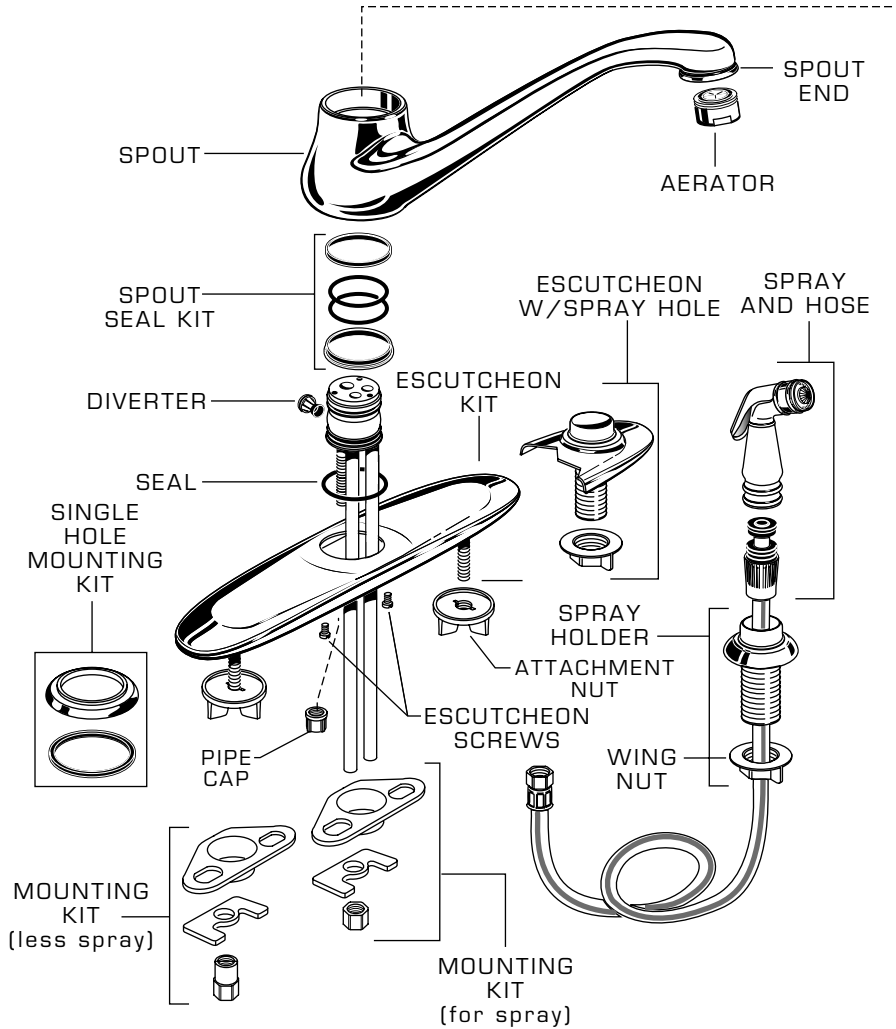

American Standard

JASMINE

AMARILIS

KITCHEN FAUCET WITH CAST SPOUT MODEL NUMBERS

3821.600 SERIES

★ Replace the "YYY" with appropriate finish code

CHROME	002
WHITE	020
BONE	021
WHITE/CHROME	025
BLACK SMITH (PVD)	078
POLISHED BRASS	099
SATIN	295
SATIN/BRASS	297
CHROME/BRASS	299

REPAIR PARTS	DESCRIPTION	PART NUMBER ★	PKG QTY
Handle Parts	Handle Kit	060275-YYYOA	1
	Handle Screw Kit	030746-007OA	1
Valve Parts	Escutcheon Cap	A907468-YYYOA	1
	Retainer Ring	921877-007OA	1
	Cartridge Screws	023527-007OA	3
	Cartridge	023529-007OA	1
	Disk with Seals	060343-007OA	1
	Spout Kit	060486-YYYOA	1
	Aerator	066070-YYYOA	1
	Spout Seal Kit	060366-007OA	1
	Spout End	066124-YYYOA	1
	Diverter	042850-007OA	1
	Seal	912647-007OA	1
	Putty Plate	910803-007OA	1
	Escutcheon Kit	060485-YYYOA	1
	Escutcheon Kit With Spray Hole	060484-YYYOA	1
	Single Hole Mounting Kit	060483-YYYOA	1
	Mounting Kit (Less Spray)	051049-007OA	1
	Mounting Kit (With Spray)	050068-007OA	1
Spray Parts	Attachment Nut	044912-007OA	1
	Pipe Cap	060341-007OA	1
	Spray and Hose	922400-YYYOA	1
	Spray Holder (4-hole)	M953040-YYYOA	1
	Spray Holder (3- hole)	M961773-020OA	1