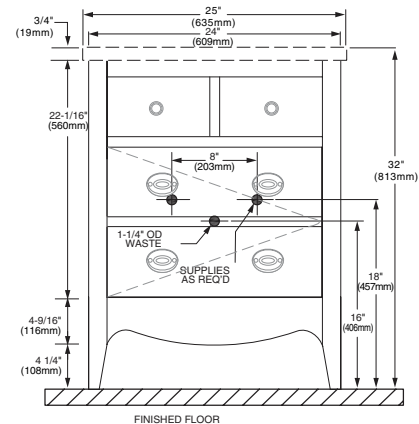

Autumn Cherry

To Be Specified (Required):

- ☐ **9477.025** Laminated marble top pre-drilled for vessel and vessel faucet (specify color: White - 252, Cream - 250, Black - 154)

with

- ☐ **0978.000** Tempered glass vessel sink (specify finish: Clear - 200, Frosted - 321), 17" diameter, 6" height

or

- ☐ **0960.000** Vitreous china vessel sink, White-020, 16-7/8" diameter, 6-1/4" height

9630.024 Jefferson Vanity

NOTES:

* DIMENSIONS SHOWN FOR LOCATION OF SUPPLIES AND "P" TRAP ARE SUGGESTED.
- FITTINGS NOT INCLUDED AND MUST BE ORDERED SEPARATELY.
PROVIDE SUITABLE REINFORCEMENT FOR ALL WALL SUPPORTS.

IMPORTANT: Dimensions of fixtures are nominal and may vary within the range of tolerances established by ANSI Standard A112.19.2. These measurements are subject to change or cancellation. No responsibility is assumed for use of superseded or voided pages.