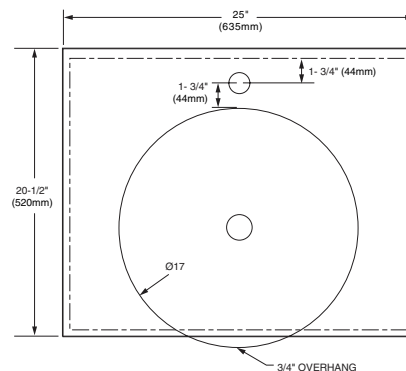

FREEDOM OF CHOICE™ RTU COLLECTION

☐ **9630.024 Jefferson Vanity**

- Classic traditional style vanity
- Birchwood construction and veneers
- Autumn Cherry finish

Nominal Dimensions:

24" x 20" x 31-1/4"
(610 x 508 x 794mm)

Autumn Cherry

To Be Specified (Required):

- ☐ **9477.025** Laminated marble top pre-drilled for vessel and vessel faucet (specify color: White - 252, Cream - 250, Black - 154)

with

- ☐ **0978.000** Tempered glass vessel sink (specify finish: Clear - 200, Frosted - 321), 17" diameter, 6" height

or

- ☐ **0960.000** Vitreous china vessel sink, White-020, 16-7/8" diameter, 6-1/4" height

9630.024 Jefferson Vanity

NOTES:

* DIMENSIONS SHOWN FOR LOCATION OF SUPPLIES AND "P" TRAP ARE SUGGESTED.
- FITTINGS NOT INCLUDED AND MUST BE ORDERED SEPARATELY.
PROVIDE SUITABLE REINFORCEMENT FOR ALL WALL SUPPORTS.

IMPORTANT: Dimensions of fixtures are nominal and may vary within the range of tolerances established by ANSI Standard A112.19.2. These measurements are subject to change or cancellation. No responsibility is assumed for use of superseded or voided pages.