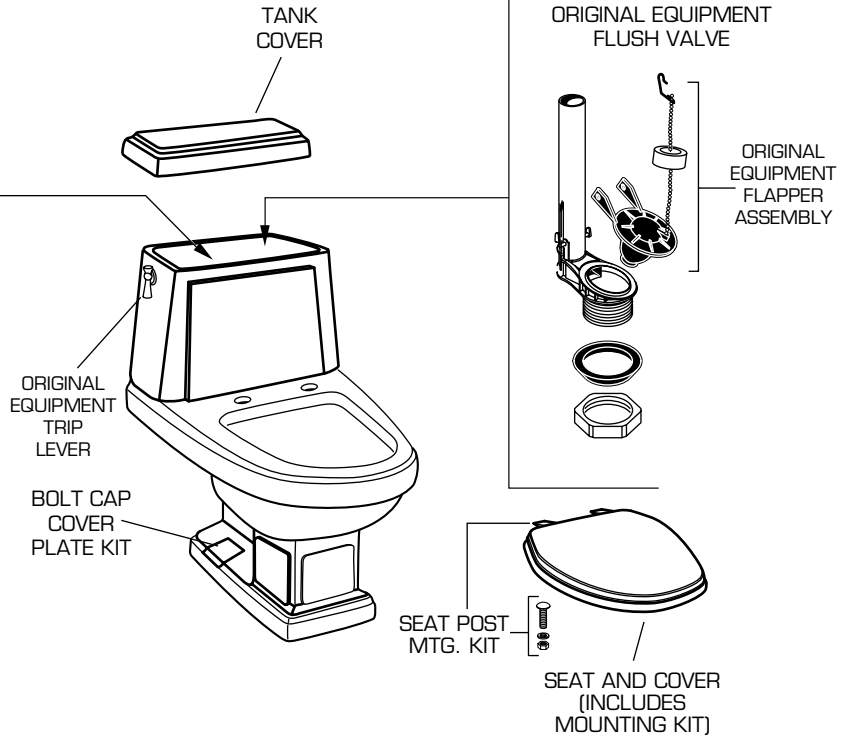

# HERITAGE TOILET

MODEL NUMBER

2176.124

*American Standard*

**ORIGINAL EQUIPMENT  
SMART VALVE  
WATER CONTROL**

**ORIGINAL EQUIPMENT  
FLUIDMASTER  
WATER CONTROL**

★ Replace XXX with Fixture Color Code, YYY with Trim Finish

DESCRIPTION	▶ COMPONENT	SMART VALVE		FLUIDMASTER	
		PKG	QTY	PKG	QTY
★ Bowl	3073.046.XXX	1	1	1	1
★ Tank, Complete with Trim	4074.039.XXX	1	1	1	1
★ Tank Cover	735030-400.XXX	1	1	1	1
★ Seat and Cover Assembly	5357.016.XXX	1	1	1	1
<b>ORIGINAL EQUIPMENT REPAIR PARTS</b>	<b>PART NUMBER</b>	<b>PKG QTY</b>			
★ Bolt Cap Cover Plate Kit	047227-XXXOA	1	1	1	1
Water Control Assy (Smart Valve)	3184.000	1			
Flush Valve	738181-0070A	1	1	1	1
Flapper Assembly	738258-0070A	1	1	1	1
Water Control Assembly (Fluidmaster)	738565-406.0070A			1	1
★ Trip Lever	730283-YYYOA	1	1	1	1
★ Seat Post Mounting Kit	034789-XXXOA	2	2	2	2
Coupling Kit, Tank to Bowl (#170-C)	047158-0070A	1			
Coupling Kit, Tank to Bowl (#232)	730512-0070A			1	1