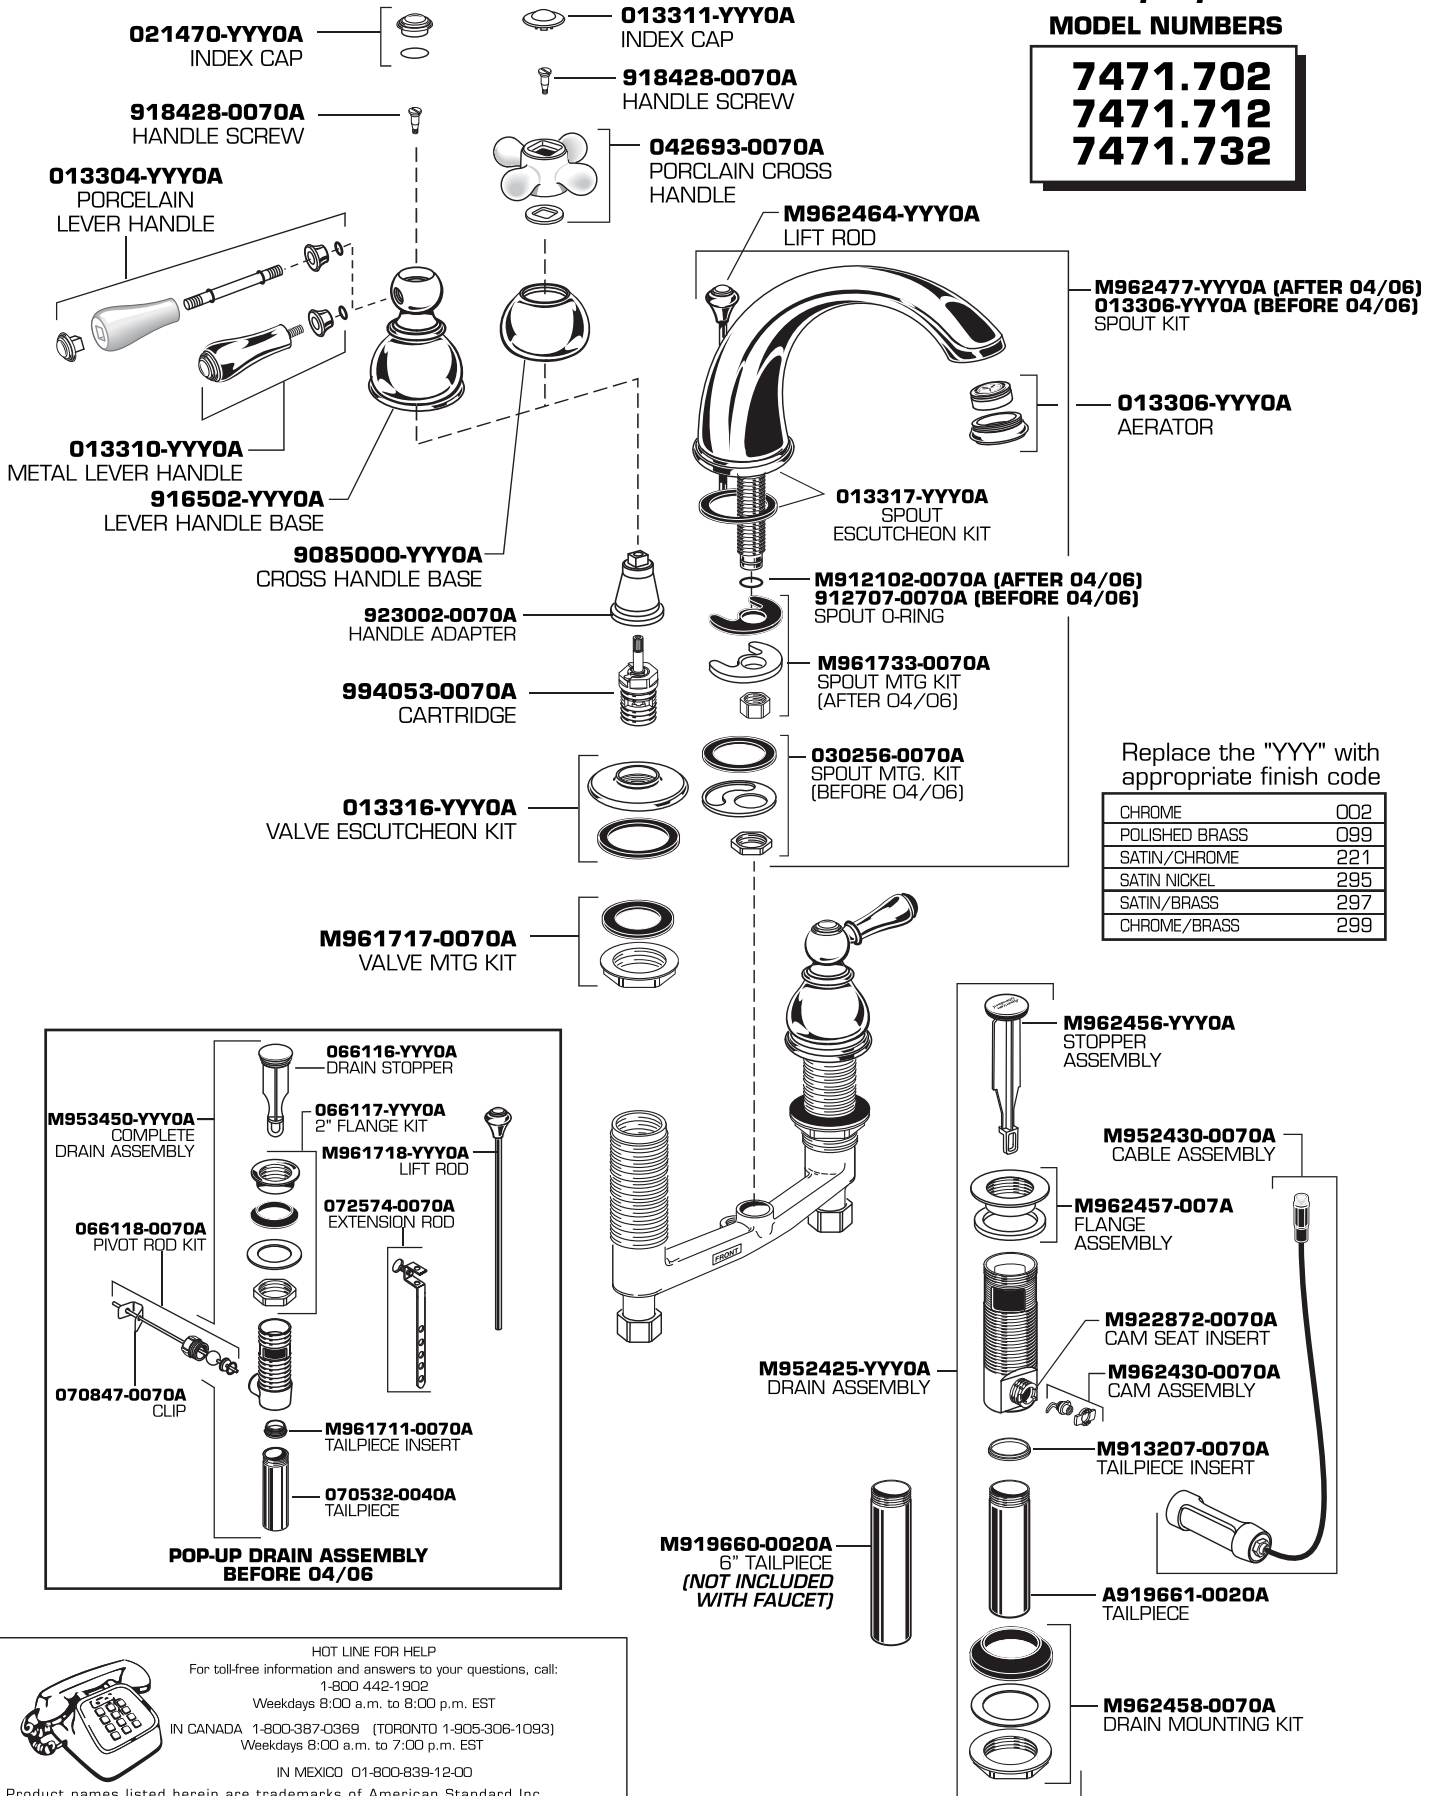

HAMPTON

Center-Set Lavatory Faucet
with Pop-up Drain

MODEL NUMBERS

7471.702
7471.712
7471.732

HOT LINE FOR HELP
For toll-free information and answers to your questions, call:
1-800-442-1902
Weekdays 8:00 a.m. to 8:00 p.m. EST
IN CANADA 1-800-387-0369 (TORONTO 1-905-306-1093)
Weekdays 8:00 a.m. to 7:00 p.m. EST
IN MEXICO 01-800-839-12-00