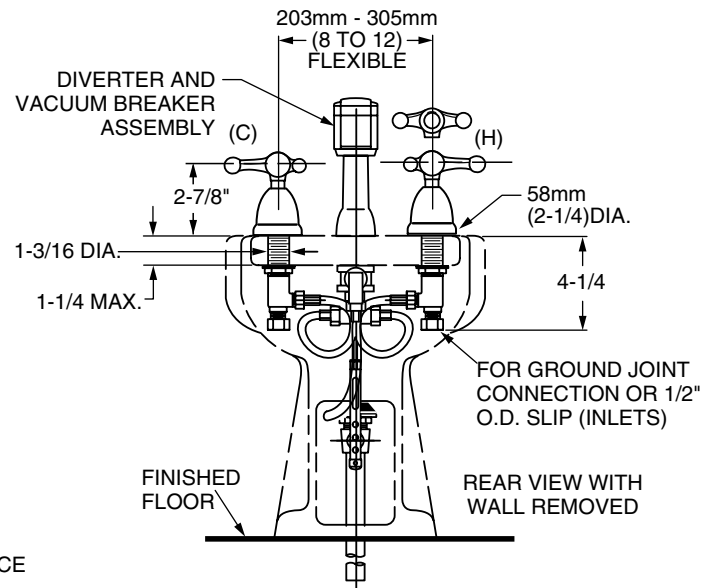

2373.401 Shown

MODEL NUMBER:

- 2373.401 Fixture-Mounted Bidet Fitting**
Vacuum breaker. Pop-up drain. Metal Lever handles.
- 2373.400 Fixture-Mounted Bidet Fitting** 
Less vacuum breaker. Pop-up drain. Metal Lever handles.
- 2373.421 Fixture-Mounted Bidet Fitting**
Vacuum breaker. Pop-up drain. Metal Cross handles.
- 2373.420 Fixture-Mounted Bidet Fitting** 
Less vacuum breaker. Pop-up drain. Metal Cross handles.

GENERAL DESCRIPTION:

Cast brass valve bodies. 1/4 turn washerless ceramic disc valve cartridges. Diverter controls water flow between douche spray and flushing rim. Douche spray has built-in spray height adjustment. 20 inch (500mm) long flexible stainless steel drain cable is pre-assembled to faucet body. Metal Speed Connect™ drain body with 1-1/4" (32mm) tail piece.

Exclusive Speed Connect Metal Drain:

- Fewer parts. Installs in less time.
- No adjustments required - seals the first time, every time.
- Flexible stainless steel cable - installs effortlessly in tight spaces.

Choice of Finishes: Wide range of durable finishes.

SUGGESTED SPECIFICATION:

Two handle deck-mount bidet fitting with matching pop-up drain shall feature solid brass construction. Shall also feature 1/4 turn ceramic disc valve cartridges. Shall also feature a metal drain body with stainless steel cable actuation. Fitting shall be American Standard Model # 2373.4 ____.