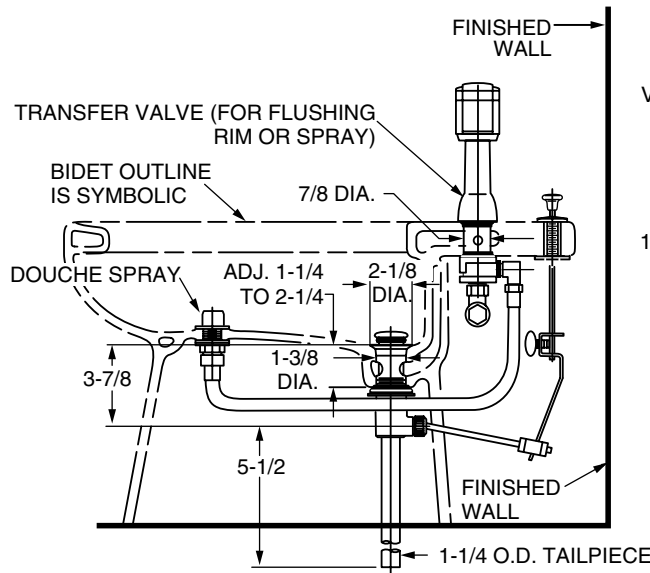

2373.401 Shown

MODEL NUMBER:

- 2373.401 Fixture-Mounted Bidet Fitting**
Vacuum breaker. Pop-up drain. Metal Lever handles.
- 2373.400 Fixture-Mounted Bidet Fitting** 
Less vacuum breaker. Pop-up drain. Metal Lever handles.
- 2373.421 Fixture-Mounted Bidet Fitting**
Vacuum breaker. Pop-up drain. Metal Cross handles.
- 2373.420 Fixture-Mounted Bidet Fitting** 
Less vacuum breaker. Pop-up drain. Metal Cross handles.

GENERAL DESCRIPTION:

Cast brass valve bodies. 1/4 turn washerless ceramic disc valve cartridges. Diverter controls water flow between douche spray and flushing rim. Douche spray has built-in spray height adjustment. 20 inch (500mm) long flexible stainless steel drain cable is pre-assembled to faucet body. Metal Speed Connect™ drain body with 1-1/4" (32mm) tail piece.

Exclusive Speed Connect Metal Drain:

- Fewer parts. Installs in less time.
- No adjustments required - seals the first time, every time.
- Flexible stainless steel cable - installs effortlessly in tight spaces.

Choice of Finishes: Wide range of durable finishes.

SUGGESTED SPECIFICATION:

Two handle deck-mount bidet fitting with matching pop-up drain shall feature solid brass construction. Shall also feature 1/4 turn ceramic disc valve cartridges. Shall also feature a metal drain body with stainless steel cable actuation. Fitting shall be American Standard Model # 2373.4 ____.