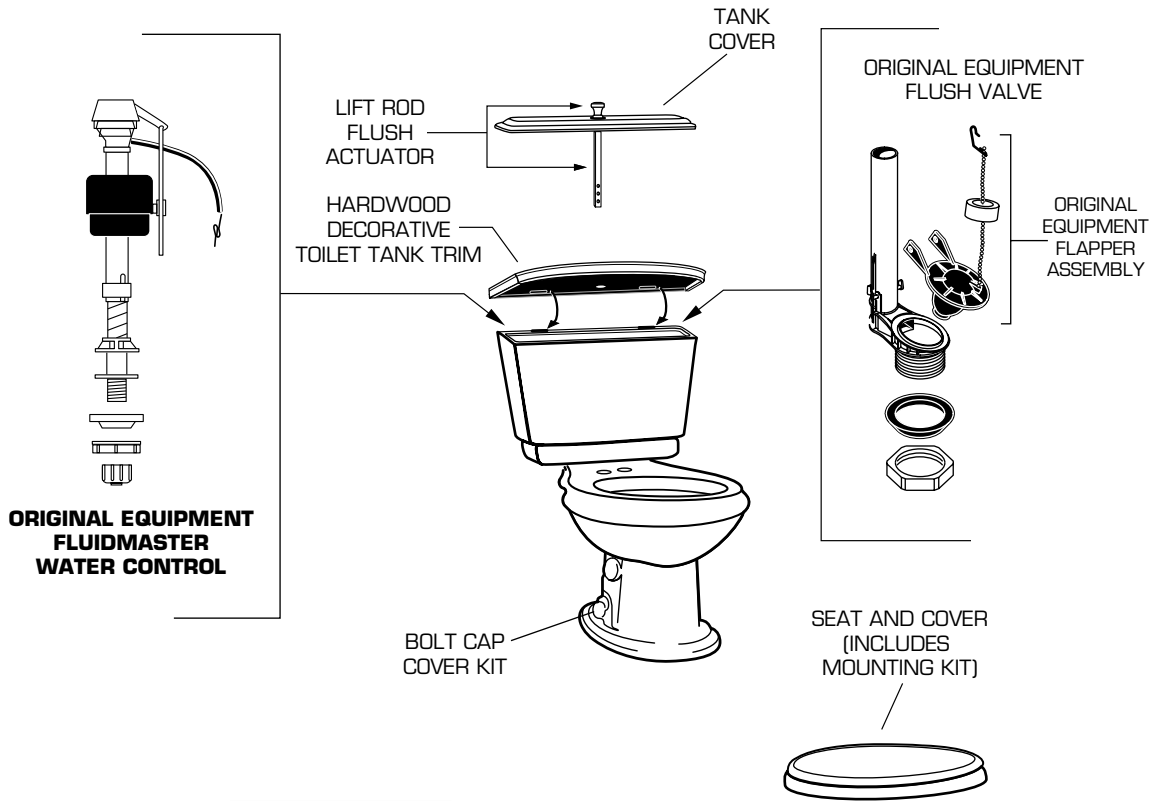

**ENFIELD
1.6 G.P.F. TOILET
MODEL NUMBER**

2860 SERIES ELONGATED

American Standard

★ Replace XXX with Fixture Color Code, YYY with Trim Finish

DESCRIPTION	▷ COMPONENT	PKG QTY
★ Elongated Bowl w/Bolt Caps	3311.028.XXX	1
★ Tank Complete w/Fittings & Cover	4060.295.XXX	1
★ Tank Cover only	735096-406.XXX	1
★ Hardwood Toilet Tank Trim	9460.000.XXX	1
★ Seat and Cover	5380.295.XXX	1
ORIGINAL EQUIPMENT REPAIR PARTS	PART NUMBER	PKG QTY
★ Bolt Cap Kit	034783-XXX0A	2
Coupling Kit, Bowl-to-tank (#230)	730505-0070A	1
★ Lift Rod Flush Actuator	738538-2950A	1
Water Control Assembly (Fluidmaster)	738565-400.0070A	1
Flush Valve Assembly	738580-0070A	1
Flapper Assembly	738602-0070A	1