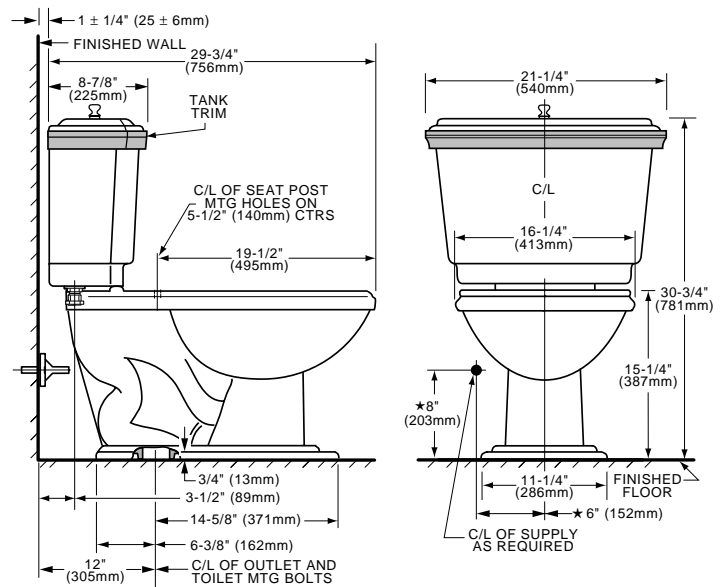

ENFIELD™ 2-PC ELONGATED TOILET

- Vitreous china
- Low-consumption (6.0 Lpf/1.6 gpf)
- Elongated siphon jet action bowl with 2" trapway
- Rim height at 15" (381mm)
- AquaForce flushing technology
- Close-coupled tank with Satin Chrome finish top-mounted liftrod actuator
- Includes solid hardwood seat with Satin Chrome hinges and solid hardwood decorative tank cap in either Maple or Cherry finish to match Enfield furniture
- Internal trapway area fully glazed
- 100% factory flush tested
- Includes color-matched bolt caps

Nominal Dimensions:
29-3/4" x 21-1/4" x 30-3/4"
(756 x 540 x 781mm)

**Compliance Certifications -
Meets or Exceeds the Following Specifications:**

- ASME A112.19.2M (and 19.6M) for Vitreous China Fixtures - includes Flush Performance, Ball Pass Diameter, Trap Seal Depth and all Dimensions

NOTES:
THIS COMBINATION IS DESIGNED TO ROUGH-IN AT A MINIMUM DIMENSION OF 305MM (12") FROM FINISHED WALL TO C/L OF OUTLET.
* DIMENSIONS SHOWN FOR LOCATION OF SUPPLY IS SUGGESTED.
IMPORTANT: Dimensions of fixtures are nominal and may vary within the range of tolerance established by ANSI Standard A112.19.2
These measurements are subject to change or cancellation. No responsibility is assumed for use of superseded or voided pages.

To Be Specified

- Color: White Linen
- Decorative toilet angle stop and supply in Satin finish