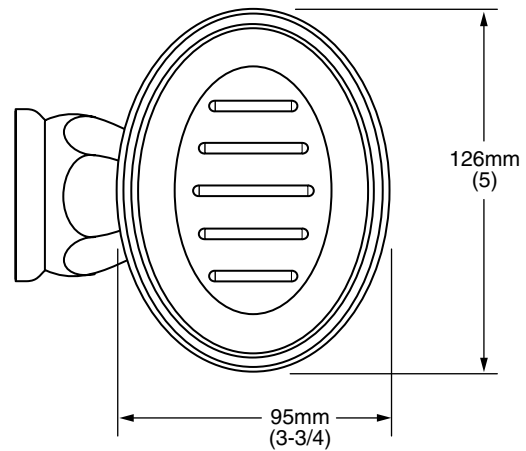

MODEL NUMBER:

☐ 6028.150 Soap Dish

Available Finishes

.002	Polished Chrome
.068	PVD Blackened Bronze
.295	Satin Nickel

PRODUCT FEATURES:

Heavy Duty Construction: Highest quality materials for durability & long life.

Concealed Mounting: No exposed set screws.

Materials of Construction: Body and escutcheon - zinc.
 Soap Dish - clear glass.

Easy to Install.

Durability of Finishes: Chrome and PVD finishes will never tarnish.

SUGGESTED SPECIFICATION:

Soap dish shall feature heavy - duty construction. Shall feature concealed mounting with no exposed set screws. Soap Dish shall be clear glass. Soap Dish shall be American Standard Model # 6028.150.____.