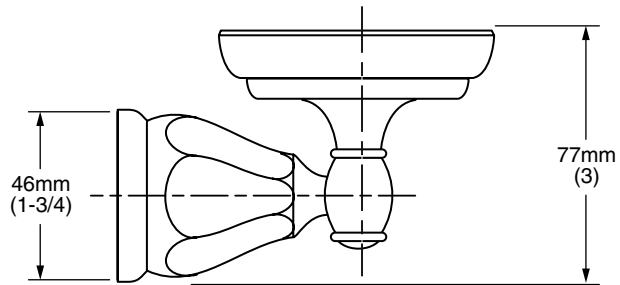

MODEL NUMBER:

☐ 6028.150 Soap Dish

Available Finishes

.002	Polished Chrome
.068	PVD Blackened Bronze
.295	Satin Nickel

PRODUCT FEATURES:

Heavy Duty Construction: Highest quality materials for durability & long life.

Concealed Mounting: No exposed set screws.

Materials of Construction: Body and escutcheon - zinc.
 Soap Dish - clear glass.

Easy to Install.

Durability of Finishes: Chrome and PVD finishes will never tarnish.

SUGGESTED SPECIFICATION:

Soap dish shall feature heavy - duty construction. Shall feature concealed mounting with no exposed set screws. Soap Dish shall be clear glass. Soap Dish shall be American Standard Model # 6028.150.____.