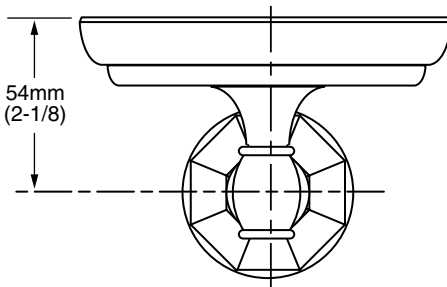

MODEL NUMBER:

☐ 6028.150 Soap Dish

Available Finishes

.002	Polished Chrome
.068	PVD Blackened Bronze
.295	Satin Nickel

PRODUCT FEATURES:

Heavy Duty Construction: Highest quality materials for durability & long life.

Concealed Mounting: No exposed set screws.

Materials of Construction: Body and escutcheon - zinc.
 Soap Dish - clear glass.

Easy to Install.

Durability of Finishes: Chrome and PVD finishes will never tarnish.

SUGGESTED SPECIFICATION:

Soap dish shall feature heavy - duty construction. Shall feature concealed mounting with no exposed set screws. Soap Dish shall be clear glass. Soap Dish shall be American Standard Model # 6028.150.____.