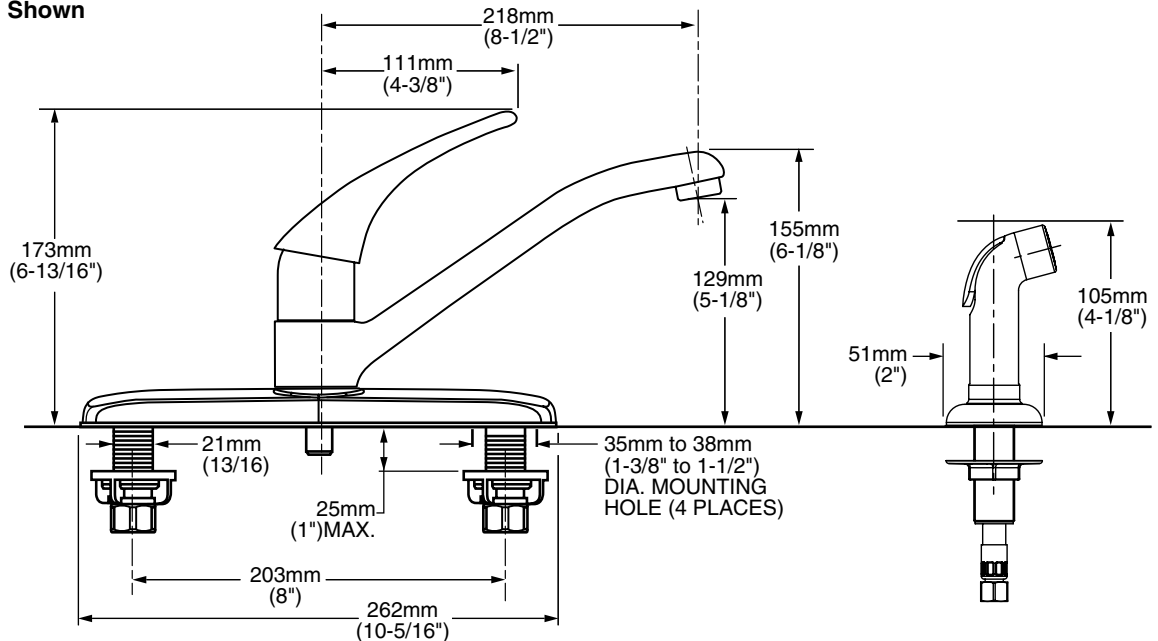

4175.501 Shown

GENERAL DESCRIPTION:

Cast Brass 8-1/2" (218mm) long swivel spout. Metal lever handle. Washerless 40mm ceramic disc valve cartridge. Cast brass waterway with 1/2" male inlet shanks. Metal escutcheon plate (escutcheon size 10-5/16" L x 2-3/8" W). 2.2gpm/8.3L/min. maximum flow rate.

Low Lead: Meets NSF Standard 61/Section 9 & Prop 65 lead requirements.

Memory Position Valving: Allows user to turn valve on and off at preferred temperature setting without readjusting handle position each time.

Large "Comfort Zone": Allows easy fine tuning of temperature.

Simple Installation: Fast and easy one person installation. Faucet drops in from top. Quick spin nuts secure faucet in place.

SUGGESTED SPECIFICATION:

Single control kitchen faucet shall feature cast brass waterway. Shall also feature washerless 40mm ceramic disc valve cartridge. Cast brass swivel spout. Fitting shall be American Standard Model # 4175.