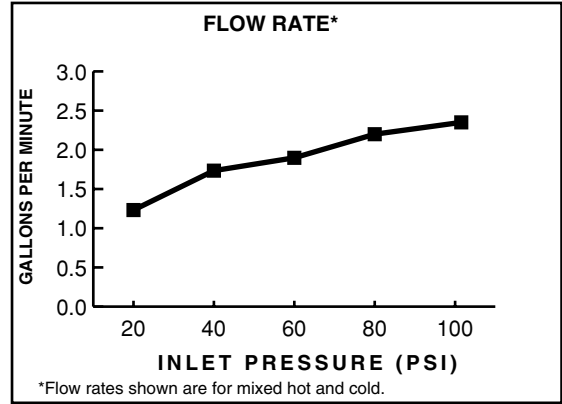

CODES AND STANDARDS

These products meet or exceed the following codes and standards:

- **ANSI A117.1**
- **ASME A112.18.1**
- **CSA B125**
- **NSF 61/Section 9**

Product Number	Description	Finish Options	
		Polished Chrome	PVD Satin Nickel
		002	295
4175.501	Kitchen Faucet. Separate Handspray.		
4175.503	Kitchen Faucet. Handspray through escutcheon.		
4175.500	Kitchen Faucet. Less Handspray.		

Meets the American Disabilities Act Guidelines and **ANSI A117.1** Requirements for the physically challenged.